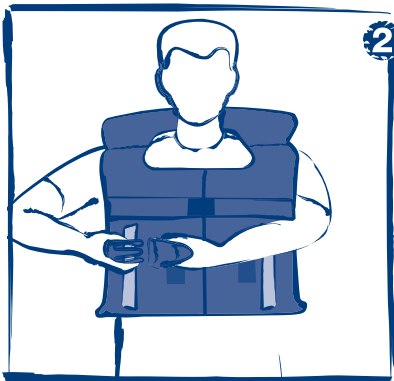

LIFEJACKET

**SOLAS 74 as amended - LSA Code IMO Res. MSC 48(66), 201(81), 207(81), 218(82)
TESTING STANDARDS: IMO Res. MSC 81(70), 200(80), 226(82)**

DONNING INSTRUCTION

1 Position life jacket with retroreflective tapes in FRONT.

2 Put the belt around the waist and lock the buckle. To open the buckle press the quick release red button.

3 Pull the webbing belt tight.

At night activate light.

FOR YOUR INDIVIDUAL SAFETY AT SEA