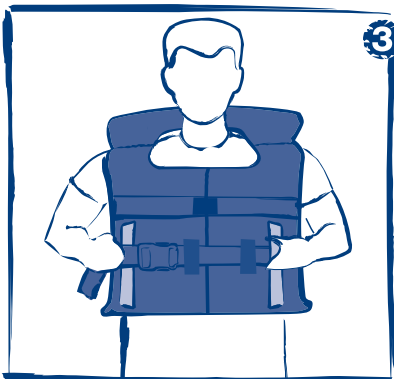

LIFEJACKET

**SOLAS 74 as amended - LSA Code IMO Res. MSC 48(66), 201(81), 207(81), 218(82)
TESTING STANDARDS: IMO Res. MSC 81(70), 200(80), 226(82)**

DONNING INSTRUCTION

1 Position life jacket with retroreflective tapes in FRONT.

2 Put the belt around the waist and lock the buckle. To open the buckle press the quick release red button.

3 Pull the webbing belt tight.

At night activate light.

FOR YOUR INDIVIDUAL SAFETY AT SEA