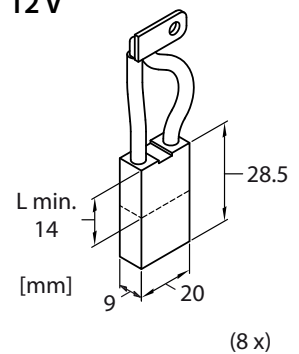

12 V

EC3/1,2/29-02

BOW4512D

Service parts

pos.	qty	part	description
1	1	SET0060	Electromotor 3 kW - 12 V for BOW4512D c/w solenoid switches
2	1	SET0015	Set of solenoid switches 12 V for BOW4512D
3	1	SET0126	Set of 8 pcs of carbon brushes for BOW4512D
4	1	BPC00100	Relais cover
5	1	SET0006	Set of 2 pcs knurled nuts
6	1	BP1202	Coupling
7	1	SET45FB	Intermediate flange
8	1	SET45T	Tailpiece compl.
9	1	SET0149	Zincanode c/w screws
10	1	SET45P	Propeller c/w drive pin and mounting set
11	1	BP1129	Propeller pins, 5 pcs
12	2	BP1020	Gasket
13	1	BP1021	Gasket 1 mm
14	1	TS110	Thermal Protection
15	1	BP256	Spare fuse 5 A