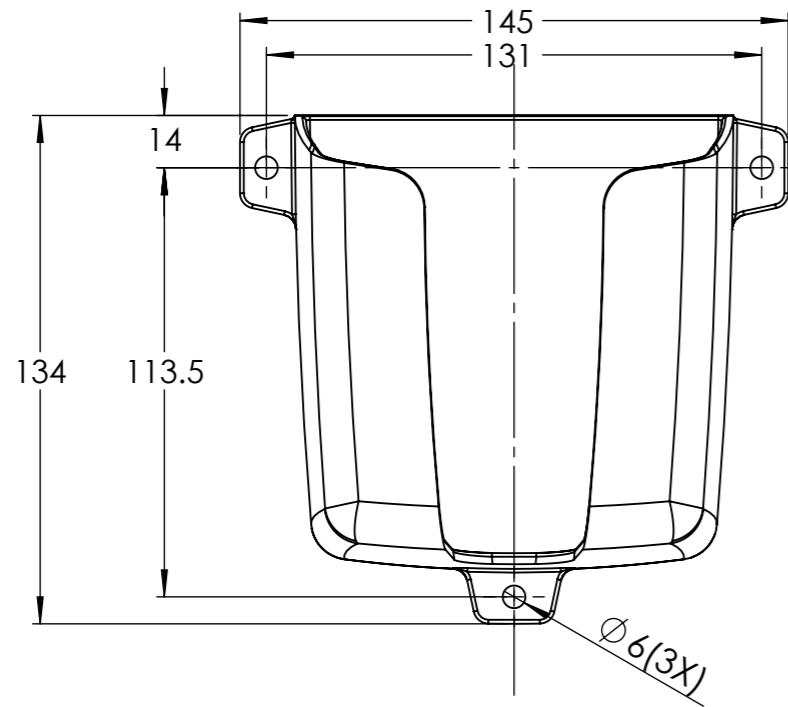

Dimension Drawing - Wall Mount for Blue Smart IP65 Charger  
 BPC920100200 Wall Mount for Blue Smart IP65 Charger  
 12/10, 12/15, 24/8

Dimensions in mm

Discover other battery chargers and jump starters on our website.