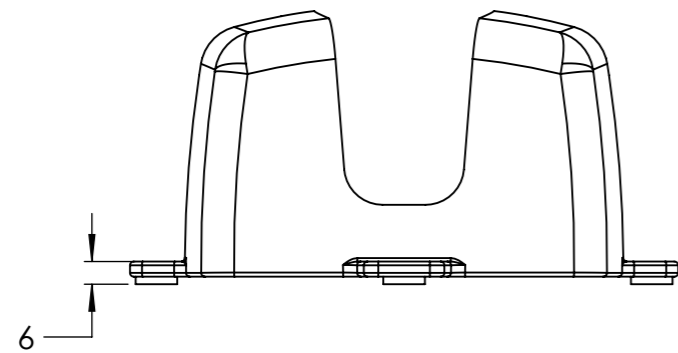

Dimension Drawing - Wall Mount for Blue Smart IP65 Charger  
 BPC920100200 Wall Mount for Blue Smart IP65 Charger  
 12/10, 12/15, 24/8

Dimensions in mm

Discover other battery chargers and jump starters on our website.