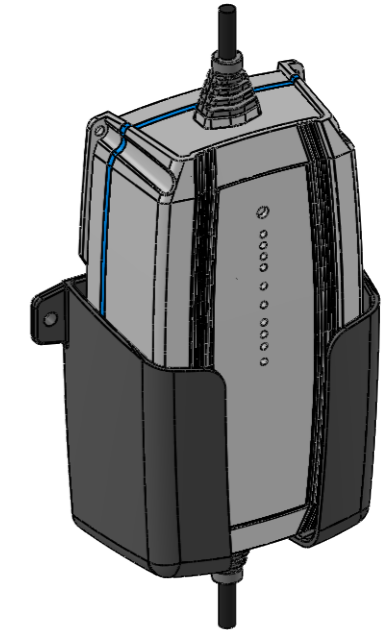

Dimension Drawing - Wall Mount for Blue Smart IP65 Charger  
 BPC920100200 Wall Mount for Blue Smart IP65 Charger  
 12/10, 12/15, 24/8

Dimensions in mm

Discover other battery chargers and jump starters on our website.