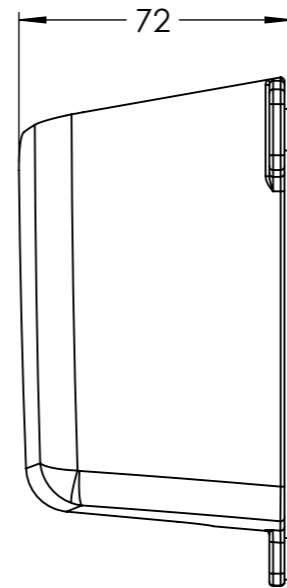

Dimension Drawing - Wall Mount for Blue Smart IP65 Charger  
 BPC920100200 Wall Mount for Blue Smart IP65 Charger  
 12/10, 12/15, 24/8

Dimensions in mm

Discover other battery chargers and jump starters on our website.