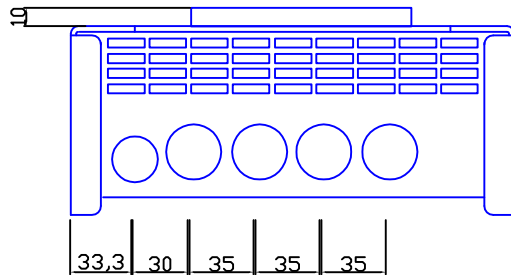

CENTAUR 24/16
CENTAUR 12/30

victron energy

BLUE POWER

Discover other battery chargers and jump starters on our website.