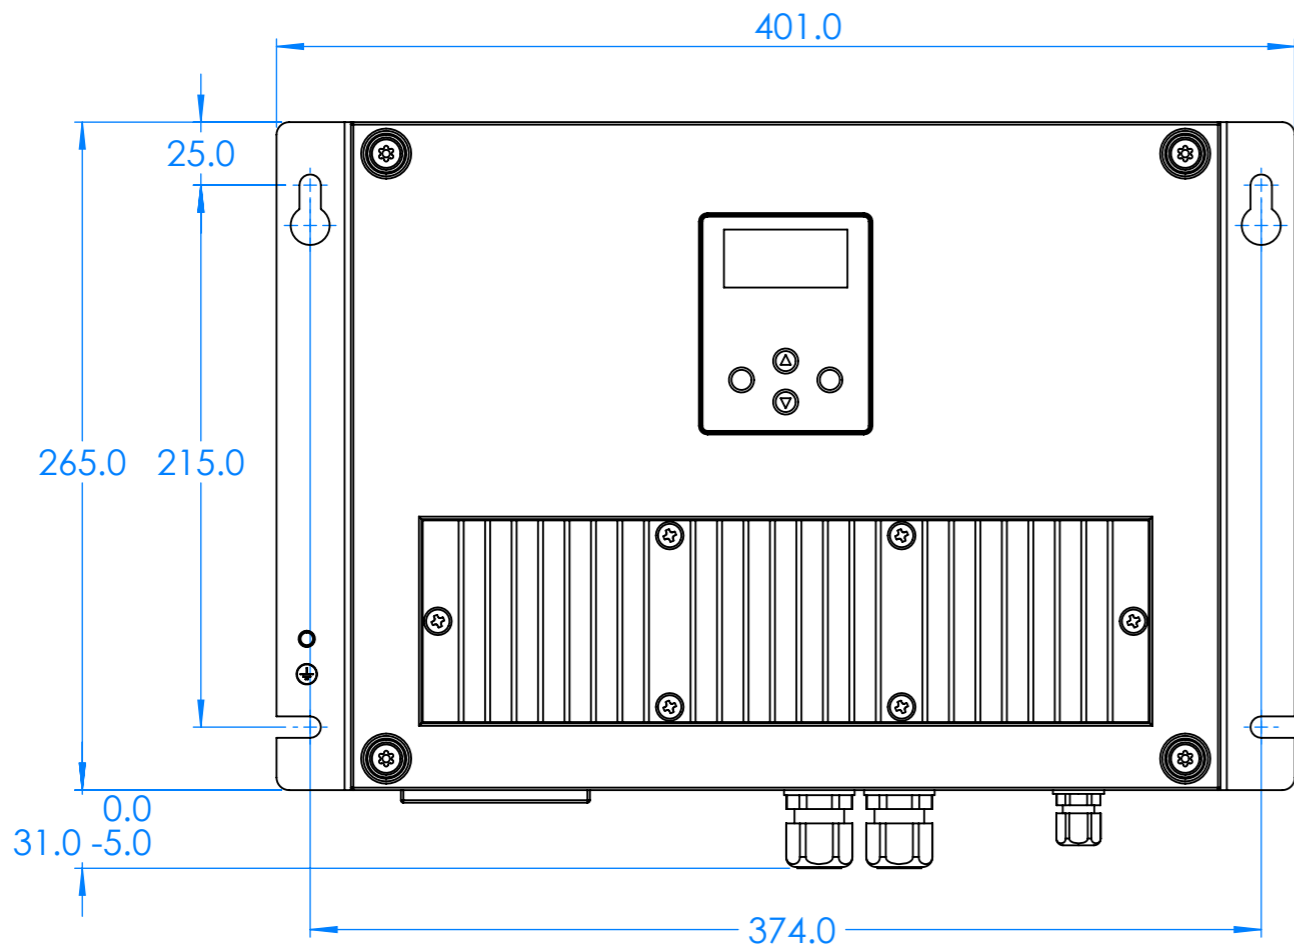

Dimension Drawing - Skylla-IP65	
SKY012070000	Skylla-IP65 12/70(1+1) 120-240V
SKY012070100	Skylla-IP65 12/70(3) 120-240V
SKY024035000	Skylla-IP65 24/35(1+1) 120-240V
SKY024035100	Skylla-IP65 24/35(3) 120-240V

Dimensions in mm

Learn more about battery chargers and jump starters we have.