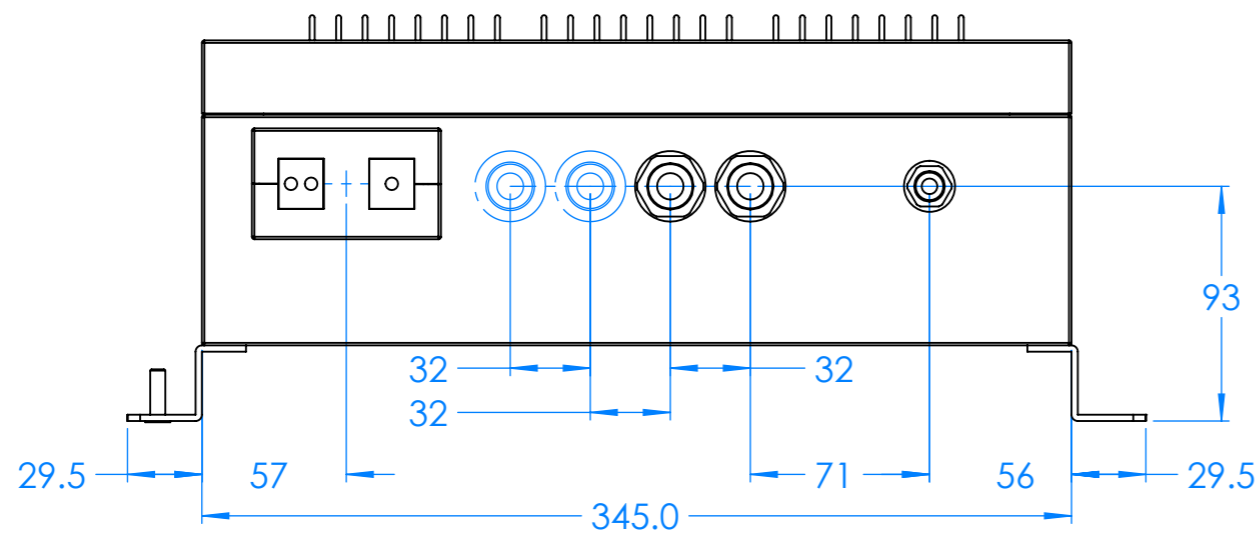

Dimension Drawing - Skylla-IP65	
SKY012070000	Skylla-IP65 12/70(1+1) 120-240V
SKY012070100	Skylla-IP65 12/70(3) 120-240V
SKY024035000	Skylla-IP65 24/35(1+1) 120-240V
SKY024035100	Skylla-IP65 24/35(3) 120-240V

Dimensions in mm

Learn more about battery chargers and jump starters we have.