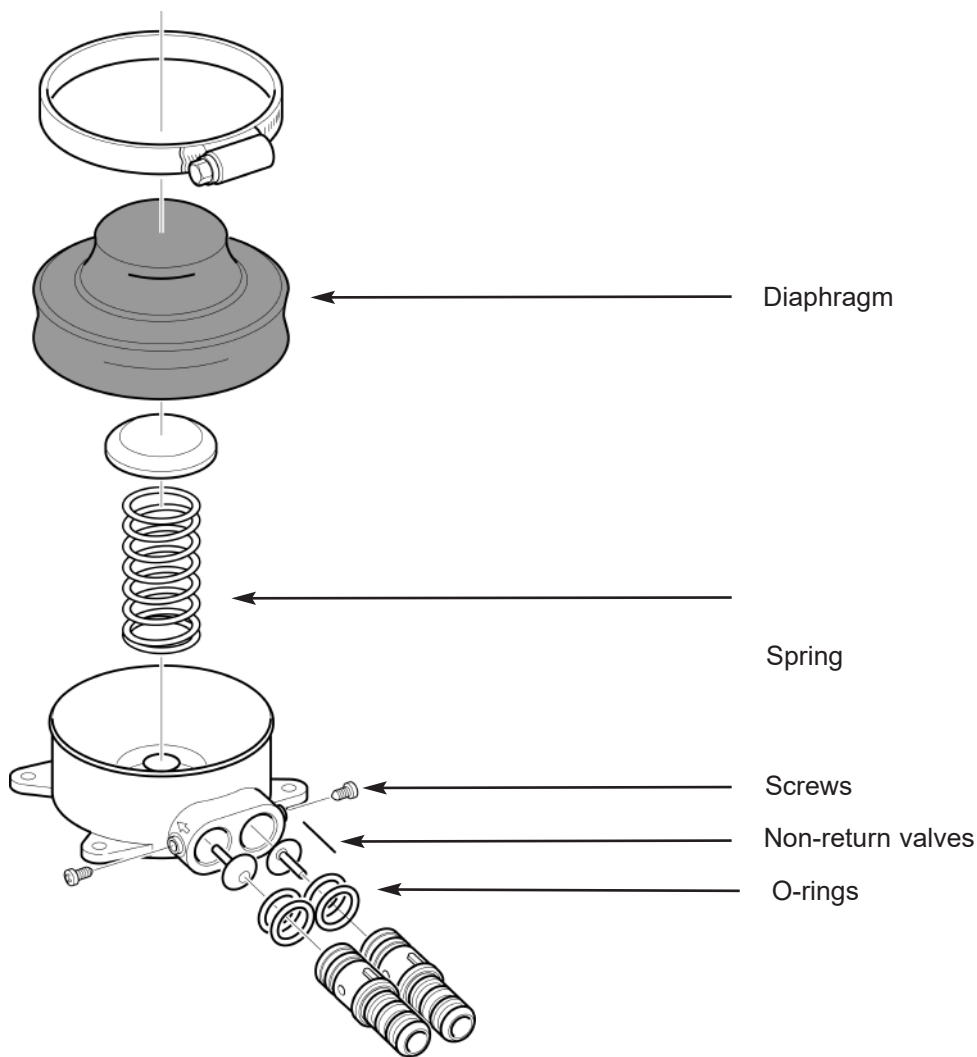

Galley Pump - Foot Operated

Babyfoot

Babyfoot Pump GP4618 - Self-Priming Compact Foot Pump

Note* For product manufactured after July 2003

Accessories

WF1530 Silverised Carbon Water Filter (inline)

Service Kits

AK4615 Serviceable Parts Kit

Qty	Containing
1	Diaphragm neoprene
1	Spring
1	Screw
2	O-ring
4	O-ring
2	Non return valve

AK4615

WF1530

Discover other boat pumps on our website.