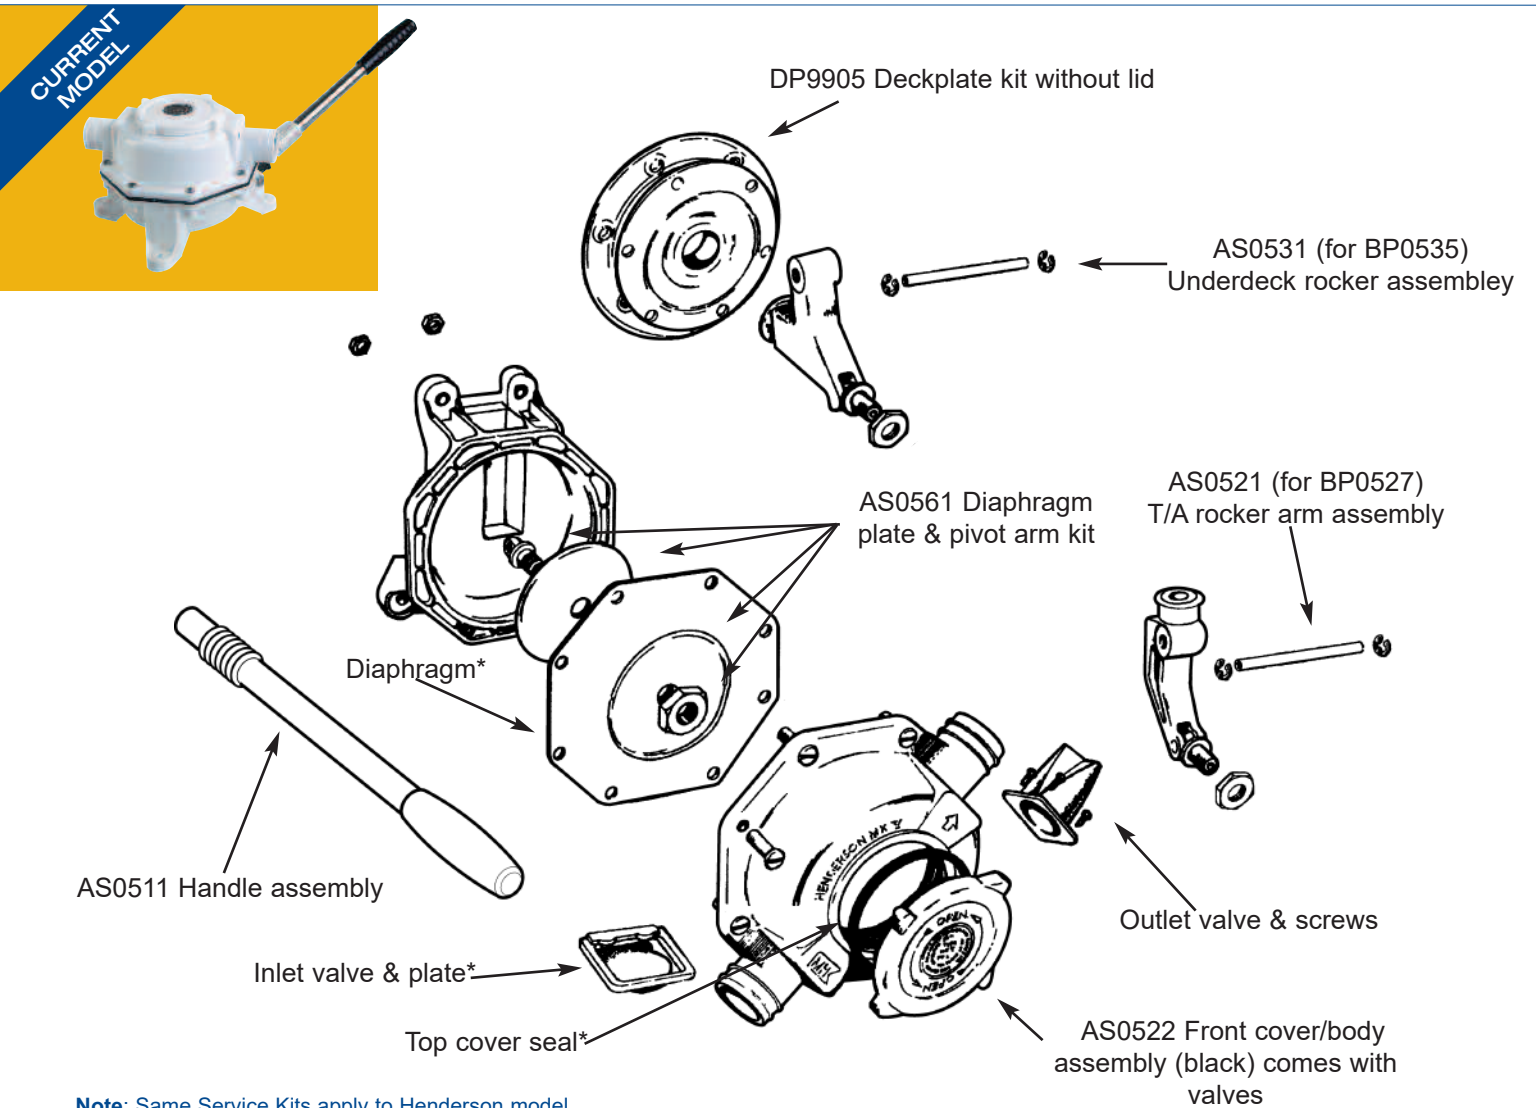

AS0521 Rocker Arm Assembly

Qty	Containing
1	Rocker arm
1	Pivot arm
1	Rocker arm nut
1	Pivot pin
1	Hinge pin
2	Circlip large
2	Circlip small

AS0561 Diaphragm Plate & Pivot Arm Kit

Qty	Containing
1	Pivot arm
2	Diaphragm plate
1	Rocker arm nut
2	Circlip small

AS0522 Front Cover/ Body Assembly (black) c/w Valves

Qty	Containing
1	Top cover
1	Front cover/body (black)
1	Inlet valve plate
1	Inlet valve
2	Valve screw short
1	Top cover seal
8	Assembly screw
1	Outlet valve
2	Valve screw long

Manual Toilet Waste Pumps

Mk 5 Sanitation

Bulkhead: BP0527, Thru Deck: BP0535

Note* Contained in Service Kit AK8050

Note: Same Service Kits apply to Henderson model

Accessories

- DP9905 Deck Ring (for BP0535 only) 2
- DV5606 1 1/2" Diverter Valve 2
- EB3488 1 1/2" Elbow 8
- YP6114 1 1/2" Y Piece 8

Service Kits

AK8050 Service Kit with Complete Set of Serviceable Parts

Qty	Containing
1	Inlet valve plate
2	Inlet valve
2	Valve screw short
1	Top cover seal
1	Diaphragm
1	Outlet valve
2	Valve screw long