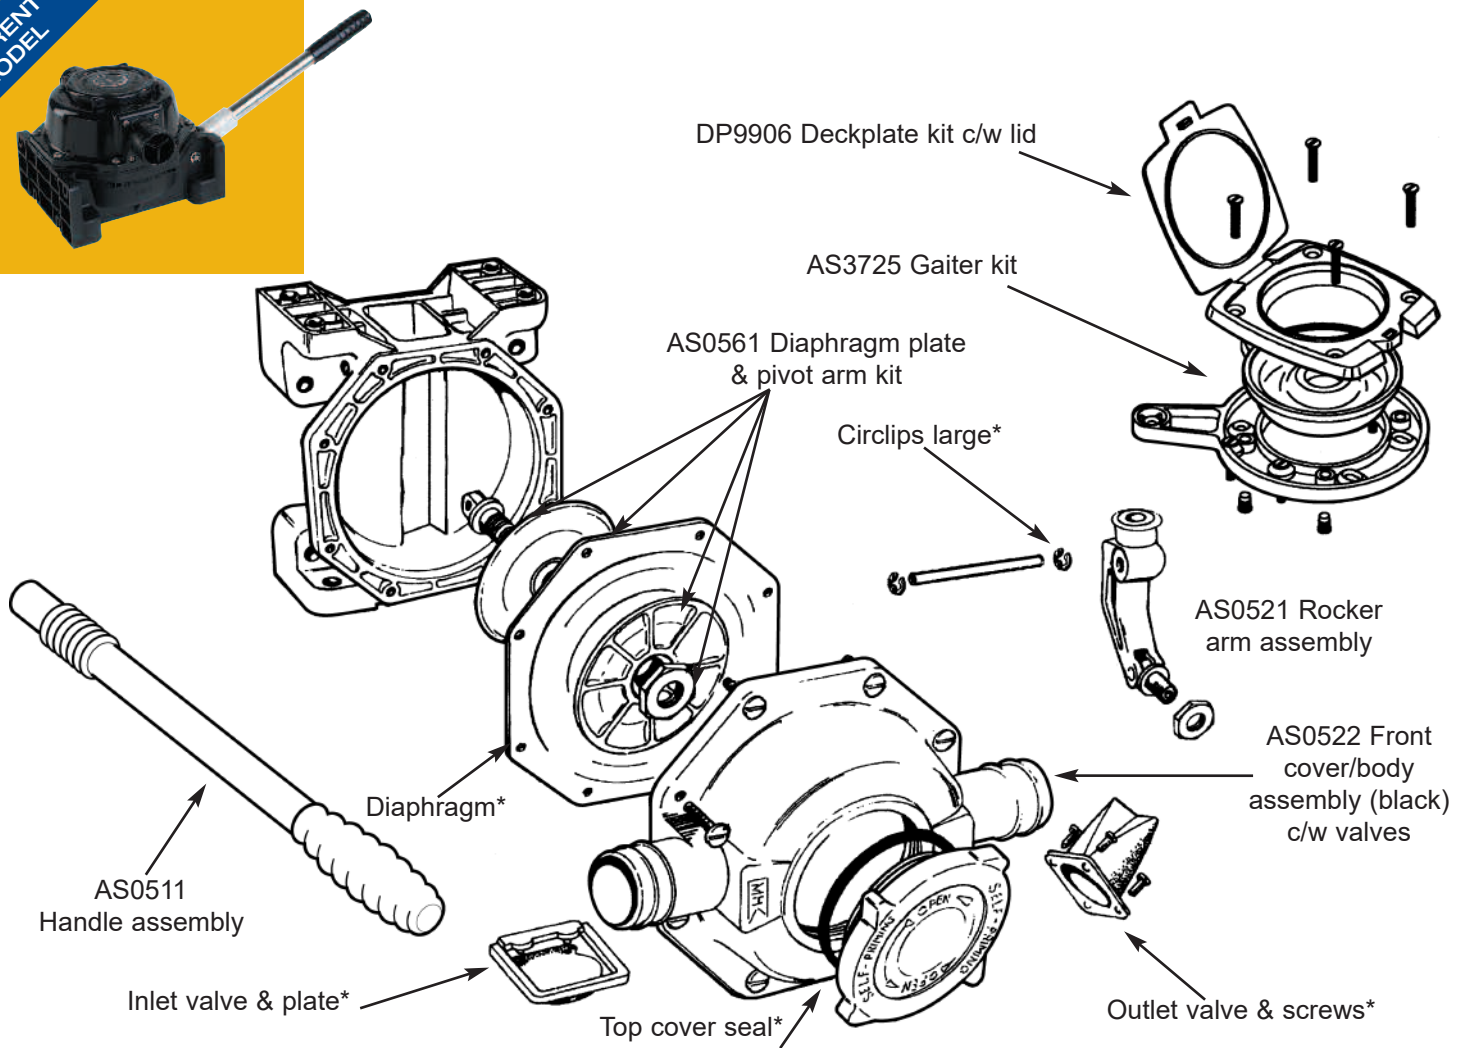

BP0510/MH0510** - Bilge and Waste Water Transfer Pump

Note* Contained in Service Kit AK8050. **Note**** MH0510 is now discontinued

Note: Same Service Kits apply to Mk 5 Universal Henderson model

Accessories

EB33488 1 1/2" Elbow

LV1215 1" / 1 1/2" Non Return Valve

SF5425 1 1/2" Skin Fitting

Service Kits

AK8050 Service Kit with Complete Set of Serviceable Parts for Mk 5 Universal Pump

Qty	Containing
1	Inlet valve plate
1	Inlet valve
2	Valve screw long
1	Top cover seal
1	Diaphragm
1	Outlet valve
2	Valve screw long
2	Circlip large
2	Circlip small
8	Screw M5x25
8	Nut M5

AS0522 Front Cover/ Body Assembly (black) c/w Valves

Qty	Containing
1	Top cover
1	Front cover/body (black)
1	Inlet valve plate
1	Inlet valve
2	Valve screw short
1	Top cover seal
8	Assembly screw
1	Outlet valve
2	Valve screw long

AS0522 Front Cover/ Body Assembly (black) comes with Valves

Qty	Containing
1	Top cover
1	Front cover/ body (white)
1	Inlet valve plate
1	Inlet valve
2	Valve screw short
1	Top cover seal
8	Assembly screws
1	Outlet valve
2	Valve screw long