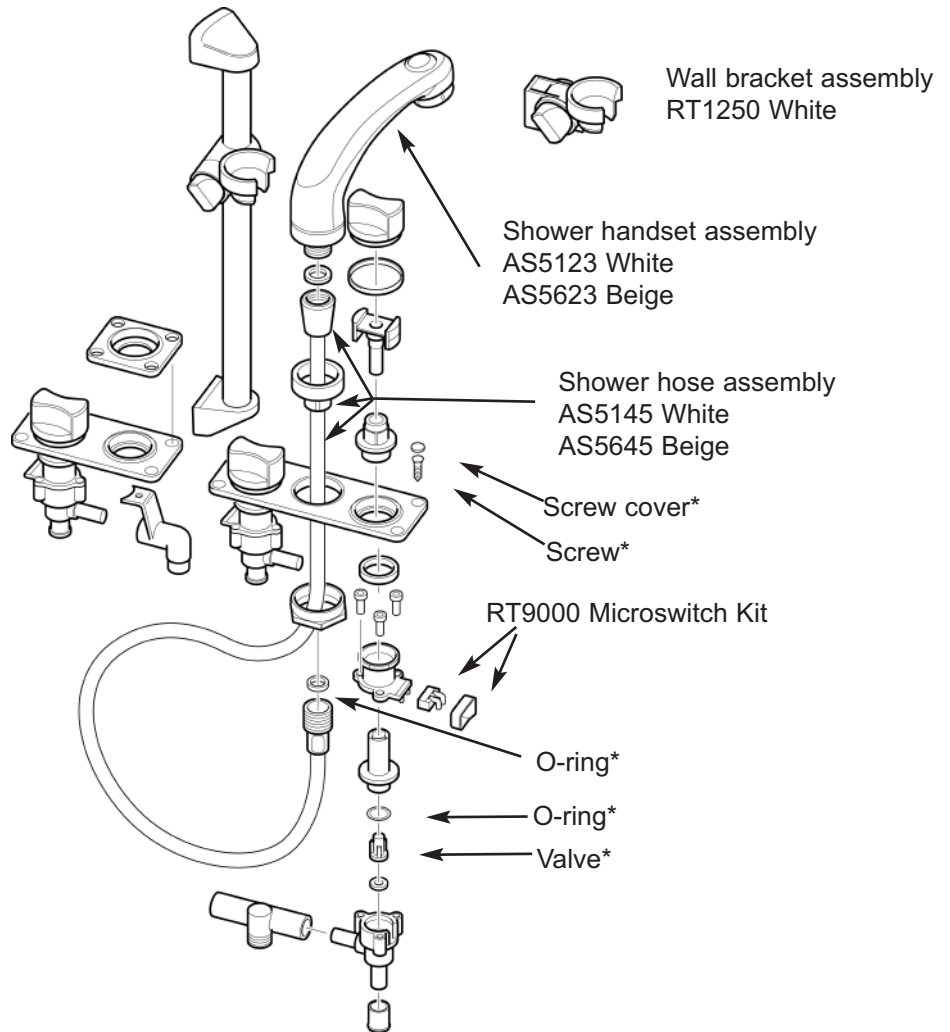

Accessories

RT1250 Shower Wall Bracket
(for use with RT2500)

RT9000 Replacement Microswitch Kit

WF1530 Silverised Carbon Water Filter
(inline)

Service Kits

AK5030 Service Kit with Complete Set of Serviceable Parts for Elegance Faucets, Showers & Swim 'N' Rinse

Qty	Containing
5	O-ring (Combo showerhead* Tee-piece)
4	Screw No.6 csk
2	O-rings (control unit)
2	Valve washers
1	O-ring (tap outlet)
4	Screw covers white
6	Screw covers beige
6	Large screw covers white (Swim 'N' Rinse only)

AS5123 Shower Handset/Spout Assembly White

AS5133 Replacement Handset/Spout 1/2" Threaded (White)

AS5145 Shower Hose Assembly White (1.5 m)

AS5623 Shower Handset/Spout Assembly Beige

AS5645 Shower Hose Assembly Beige (1.5 m)

AS5147 Hose Assembly for Swim 'N' Rinse (7 ft/2.1 m) - includes hose and hose connectors for 12mm shower models

AS5149 Hose Connectors White Swim 'N' Rinse Showers

AS5148 Hose for Swim 'N' Rinse (7 ft/2.1 m) for 1/2" shower models