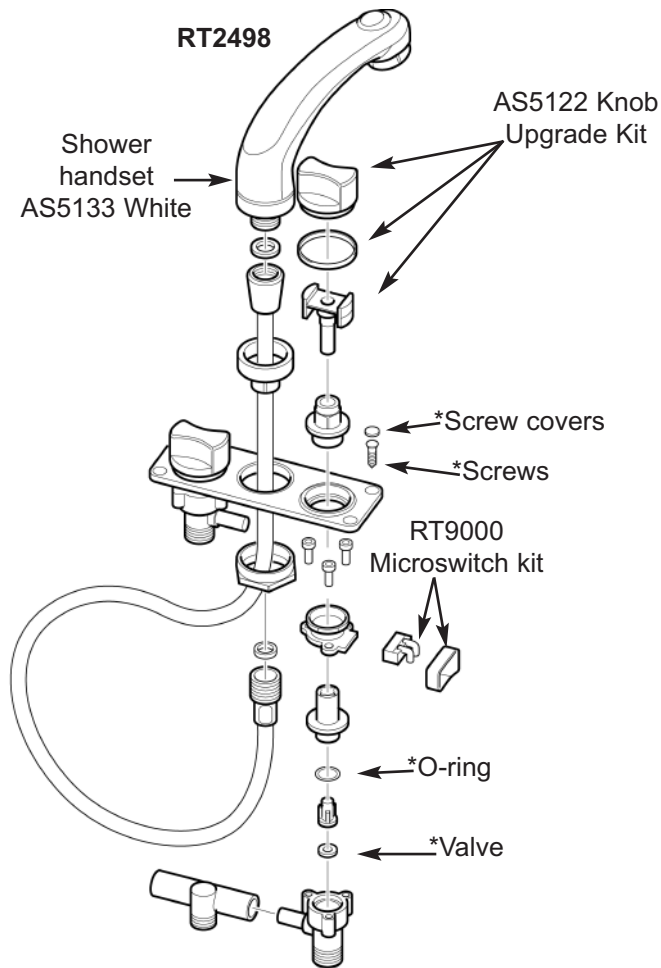

RT9000 Microswitch Kit (2 switches)

Qty	Containing
2	Microswitches
2	Switch clips
4	Terminal connectors

Faucets - Tough, Lightweight ABS Range

**Elegance Combo Faucet/Shower Mk 3
(1/2" Threaded Connections)**

RT9000

WF1530

Faucets - Tough, Lightweight ABS Range

Elegance Combo Faucet/Shower Mk 3 (1/2" Threaded Connections)

Cold Only: RT1470; Mixer: RT2498

Combined Model with Faucet and Shower Functions

Note* Contained in Service Kit AK5030

Service Kits

AK5030 Service Kit with Complete Set of Serviceable Parts for Elegance Faucets & Showers

Qty	Containing
5	O-ring (combo showerhead * Tee-piece)
4	Screw no.6 csk
4	Screw no.6 pan head
2	O-rings (control unit)
2	Valve washers
1	O-ring (tap outlet)
4	Screw covers white
4	Screw covers beige
6	Large screw covers white (Swim 'N' Rinse only)

RT9000 Microswitch Kit (2 switches)

Qty	Containing
2	Microswitches
2	Switch clips
4	Terminal connectors

RT1750 Riser Bar

AS5020 Replacement short spout c/w 12mm male stem

AS5122 Knob Upgrade Kit White

AS5133 Shower Handset (1/2" BSP) White