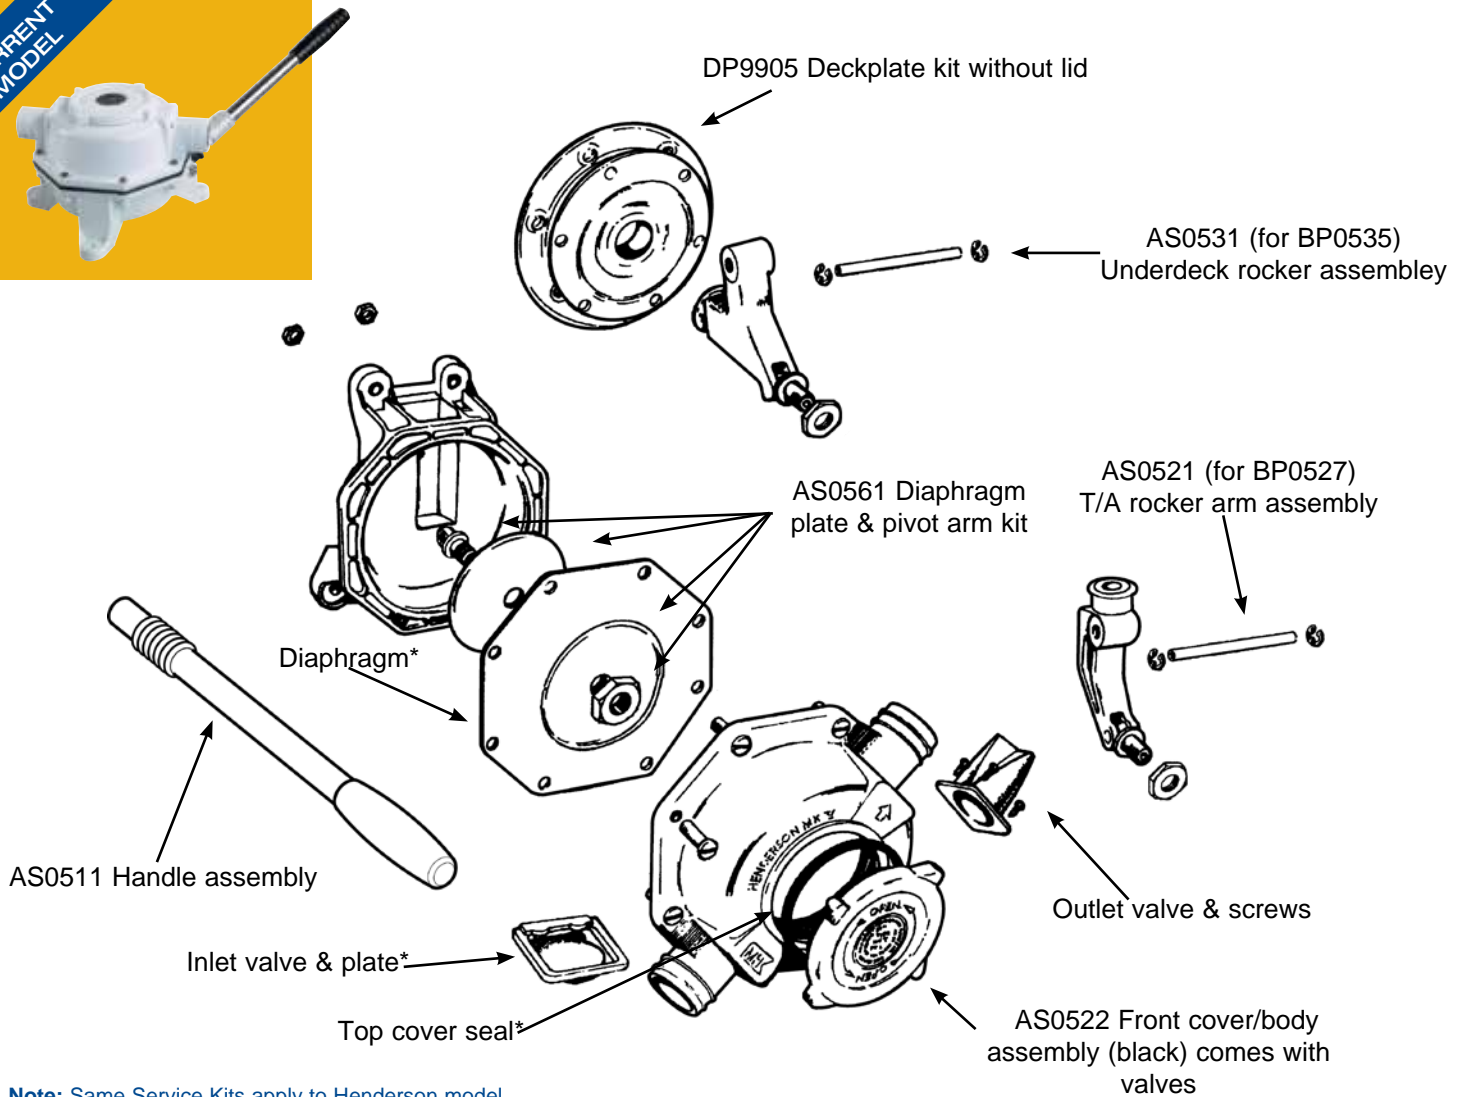

Manual Toilet Waste Pumps

Mk 5 Sanitation

Bulkhead: BP0527, Thru Deck: BP0535

Note* Contained in Service Kit AK8050

Note: Same Service Kits apply to Henderson model

Accessories

DP9905 Deck Ring (for BP0535 only)	2	Circlip large
DV5606 1 1/2" Diverter Valve	2	Circlip small
EB3488 1 1/2" Elbow	8	Screw M5x25
YP6114 1 1/2" Y Piece	8	Nut M5

Service Kits

AK8050 Service Kit with Complete Set of Serviceable Parts

Qty	Containing
1	Inlet valve plate
2	Inlet valve
2	Valve screw short
1	Top cover seal
1	Diaphragm
1	Outlet valve
2	Valve screw long

AS0522 Front Cover/ Body Assembly (black) comes with Valves

Qty	Containing
1	Top cover
1	Front cover/ body (white)
1	Inlet valve plate
1	Inlet valve
2	Valve screw short
1	Top cover seal
8	Assembly screws
1	Outlet valve
2	Valve screw long

DP9905 Deckplate White without Lid

Qty	Containing
1	Deckring white
1	Deckseal (with 6 holes)
4	Screws
4	Nuts
4	Screws M6x40
2	M6x40 CH

AS0521 Rocker Arm Assembly (white) comes with Valves

Qty	Containing
1	T/A Rocker arm
1	Pivot arm
1	Rocker arm nut
1	Pivot pin
1	Hinge pin
2	Circlip large
2	Circlip small