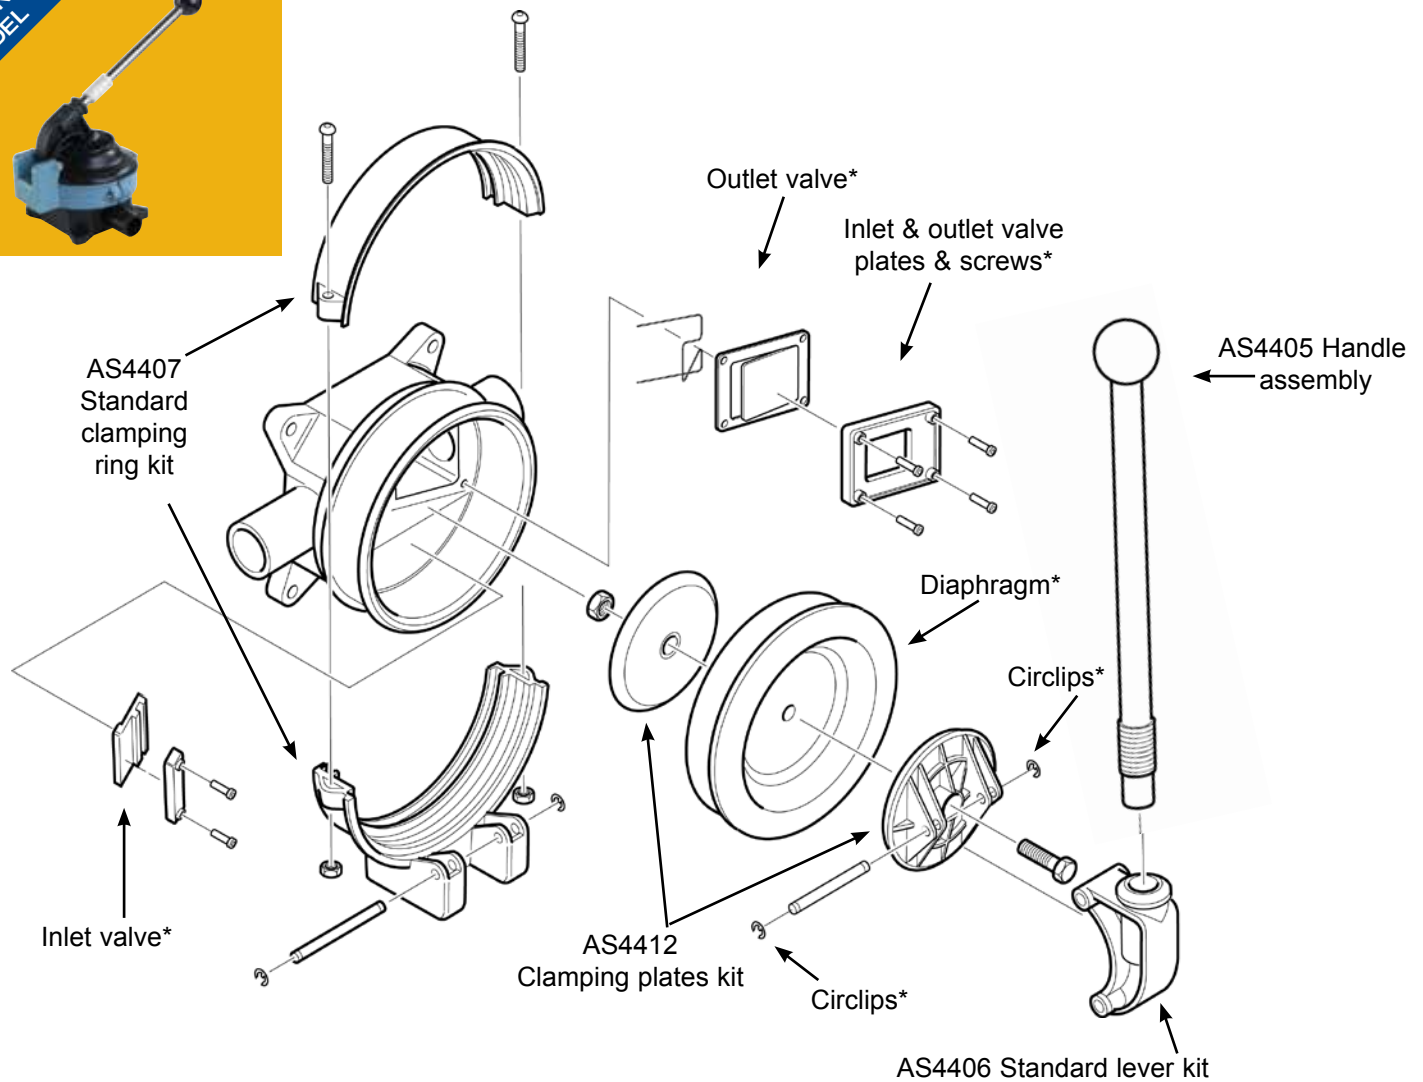

Manual Bilge Pumps

Gusher® Titan Standard

On Deck/Bulkhead: BP4402 - Powerful Lightweight Bilge and Waste Pump

Note* Contained in Service Kit AK4400 (Neoprene™) or AK4419 (Nitrile®)

Accessories

- AS4405 Spare Handle
- SB4222 Side Entry Strainer
- SB5865 Top Entry Strainer
- SF5425 1 1/2" Skin Fitting
- LV1215 1" / 1 1/2" Non-return Valve
- EB3488 1 1/2" Elbow

Service Kits (for On Deck/Bulkhead Model BP4402)

AK4400 Service Kit with Complete Set of Serviceable Parts for Gusher® Titan (Neoprene™)

Qty	Containing
4	Circlip
6	Screw
1	Outlet valve spring

1	Clamping nut
1	Outlet valve plate
1	Inlet valve plate
1	Outlet valve
1	Inlet valve
1	Diaphragm

AK4419 Service Kit with Complete Set of Serviceable Parts for Gusher® Titan (Nitrile®)

Qty	Containing
4	Circlip
6	Screw
1	Outlet valve spring
1	Clamping nut
1	Outlet valve plate
1	Inlet valve plate
1	Outlet valve
1	Inlet valve
1	Diaphragm

AS4406 Standard Lever kit

Qty	Containing
4	Circlip
1	Standard operating lever
1	Lever fulcrum pin
1	Standard fulcrum pin

AS4407 Standard Clamping Ring Kit

Qty	Containing
2	Nut
2	Screw
1	Top clamping ring
1	Bottom clamping ring
4	Circlip

AS4412 Clamping Plates Kit

Qty	Containing		
1	Clamping bolt	1	Inner clamping plate
1	Clamping nut	4	Circlip
1	Outer clamping plate