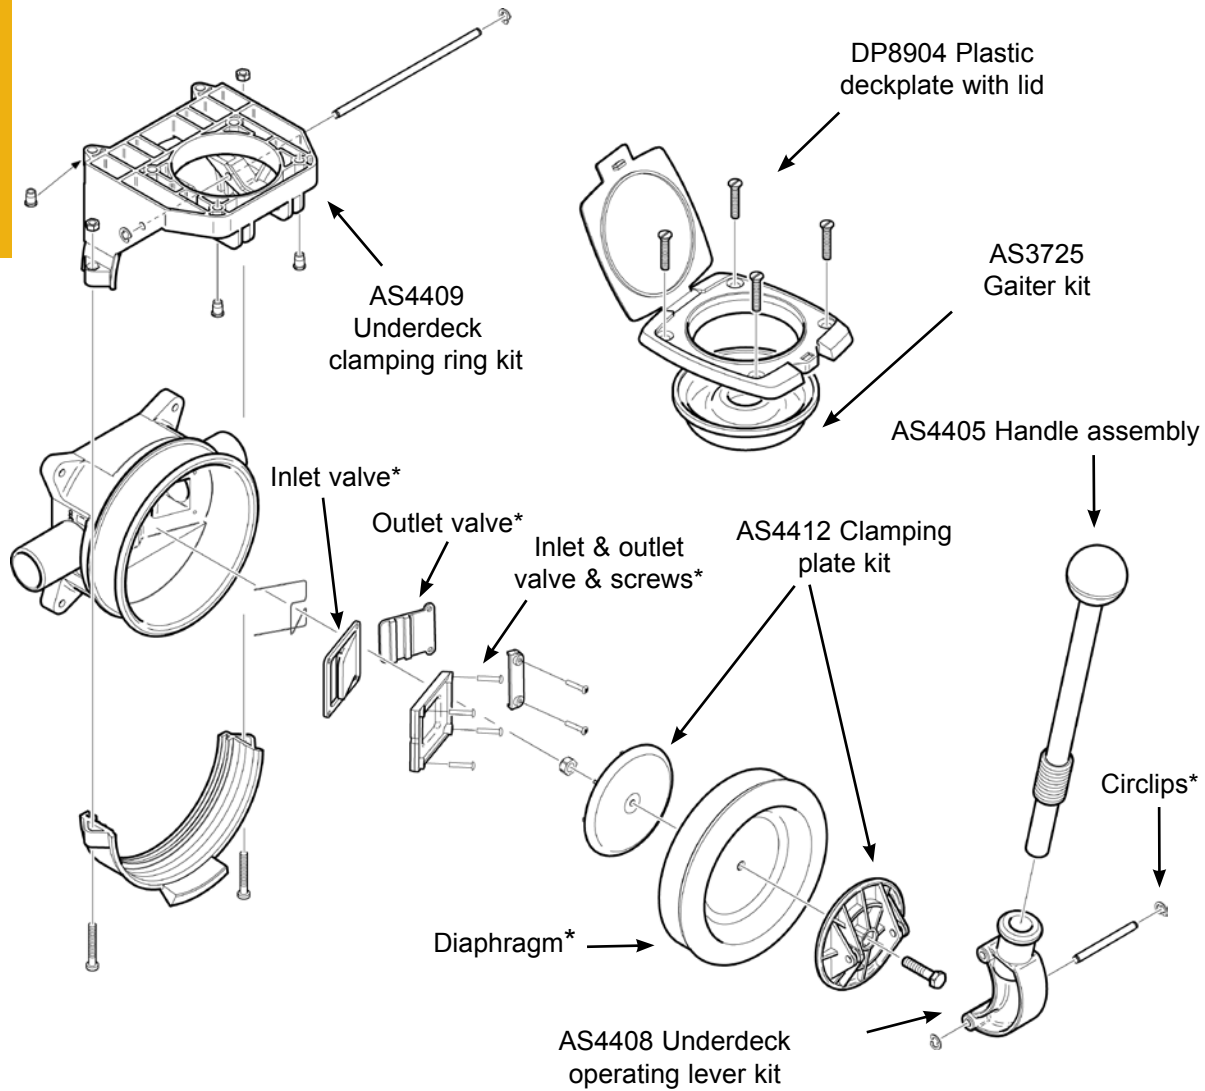

Manual Bilge Pumps

Gusher® Titan Underdeck

Underdeck: BP4410 - Powerful Lightweight Bilge and Waste Pump

Note* Contained in Service Kit AK4400 (Neoprene™) or AK4419 (Nitrile®)

Accessories

DP8904 Plastic Deckplate Kit

AS4405 Spare Handle

SB4222 Side Entry Strainer

SB5865 Top Entry Strainer

SF5425 1 1/2" Skin Fitting

LV1215 1" / 1 1/2" Non Return Valve

EB3488 1 1/2" Elbow

Service Kits

(for Underdeck Model BP4410)

AK4400 Service Kit with Complete Set of Parts for Gusher® Titan (Neoprene™)
(See list below)

AK4419 Service Kit with Complete Set of Parts for Gusher® Titan (Nitrile®)

Qty	Containing
4	Circlip
6	Screw
1	Outlet valve spring
1	Clamping nut
1	Outlet valve plate
1	Inlet valve plate
1	Outlet valve
1	Inlet valve
1	Diaphragm

AS4408 Underdeck Operating Lever Kit

Qty	Containing
4	Circlip
1	U/D operating lever
1	U/D fulcrum pin
1	Lever fulcrum pin

AS3725 Gaiter Kit for Deckplates

Qty	Containing
1	Gaiter (for plastic or metal deckplate)
1	O-ring (for metal deckplate Whale Gusher® 10 & Whale Gusher® 30 only)