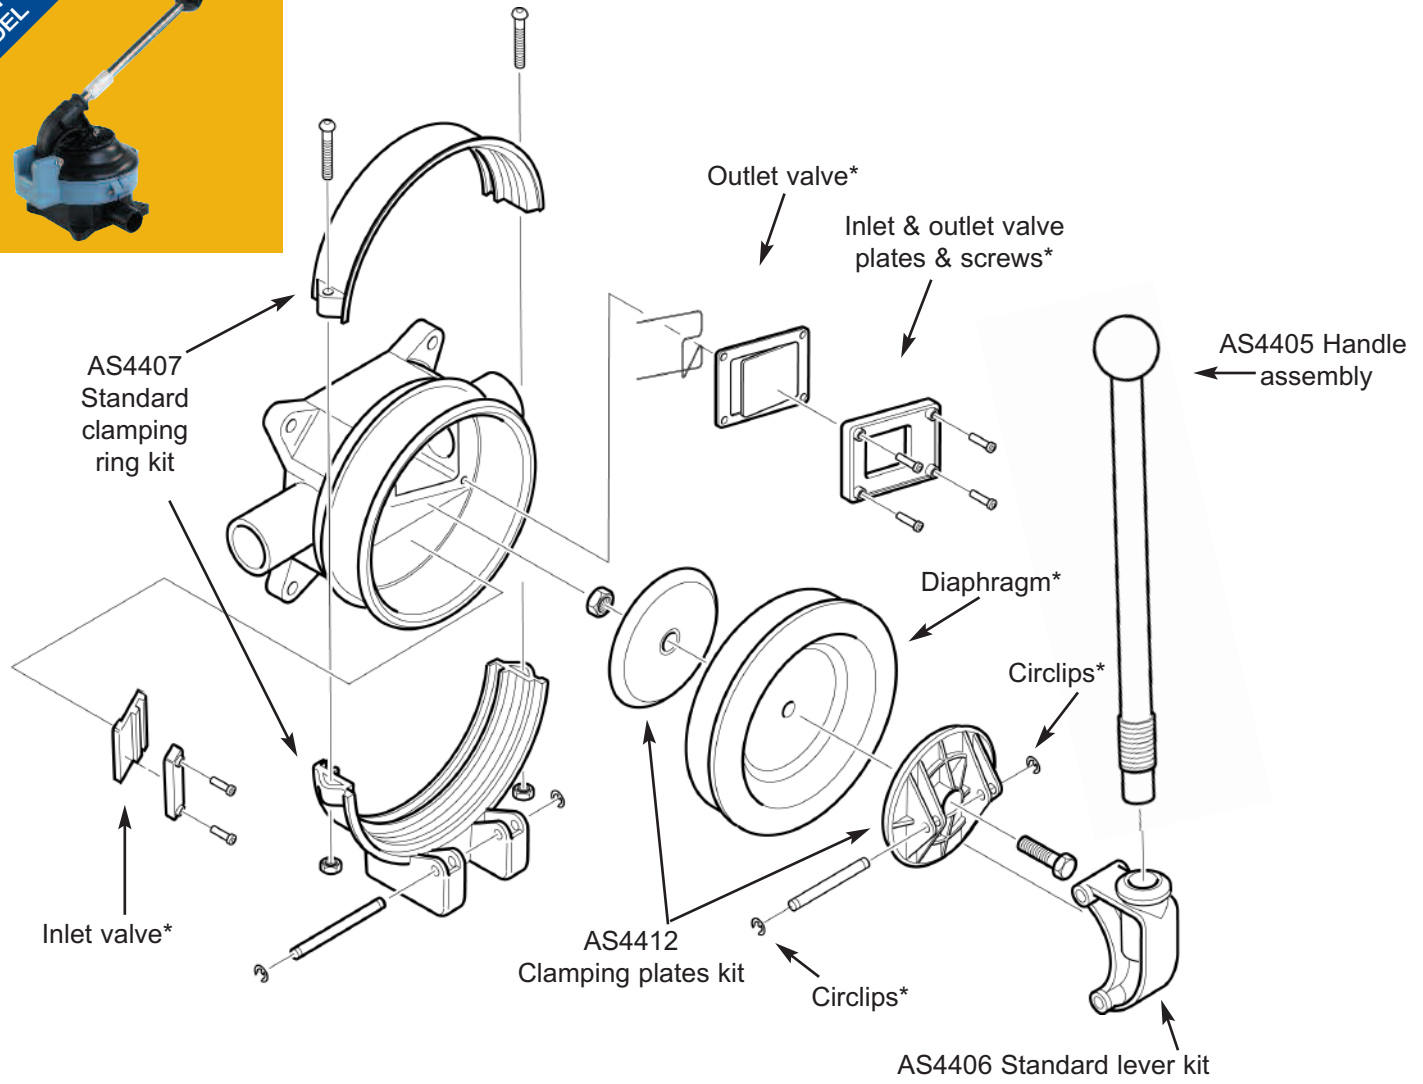

Bilge Pumps

Gusher® Titan Standard

On Deck/Bulkhead: BP4402 - Powerful Lightweight Bilge and Waste Pump

Note* Contained in Service Kit AK4400 (Neoprene™) or AK4419 (Nitrile®)

Accessories

- AS4405 Spare Handle
- SB4222 Side Entry Strainer
- SB5865 Top Entry Strainer
- SF5425 1 1/2" Skin Fitting
- LV1215 1" / 1 1/2" Non-return Valve
- EB3488 1 1/2" Elbow

Service Kits (for On Deck/Bulkhead Model BP4402)

AK4400 Service Kit with Complete Set of Serviceable Parts for Gusher® Titan (Neoprene™)

Qty	Containing
4	Circlip
6	Screw
1	Outlet valve spring

1	Clamping nut
1	Outlet valve plate
1	Inlet valve plate
1	Outlet valve
1	Inlet valve
1	Diaphragm

AK4419 Service Kit with Complete Set of Serviceable Parts for Gusher® Titan (Nitrile®)

Qty	Containing
4	Circlip
6	Screw
1	Outlet valve spring
1	Clamping nut
1	Outlet valve plate
1	Inlet valve plate
1	Outlet valve
1	Inlet valve
1	Diaphragm

AS4412 Clamping Plates Kit

Qty	Containing		
1	Clamping bolt	1	Inner clamping plate
1	Clamping nut	4	Circlip
1	Outer clamping plate		

Bilge Pumps

Gusher® Titan Underdeck

Underdeck: BP4410 - Powerful Lightweight Bilge and Waste Pump