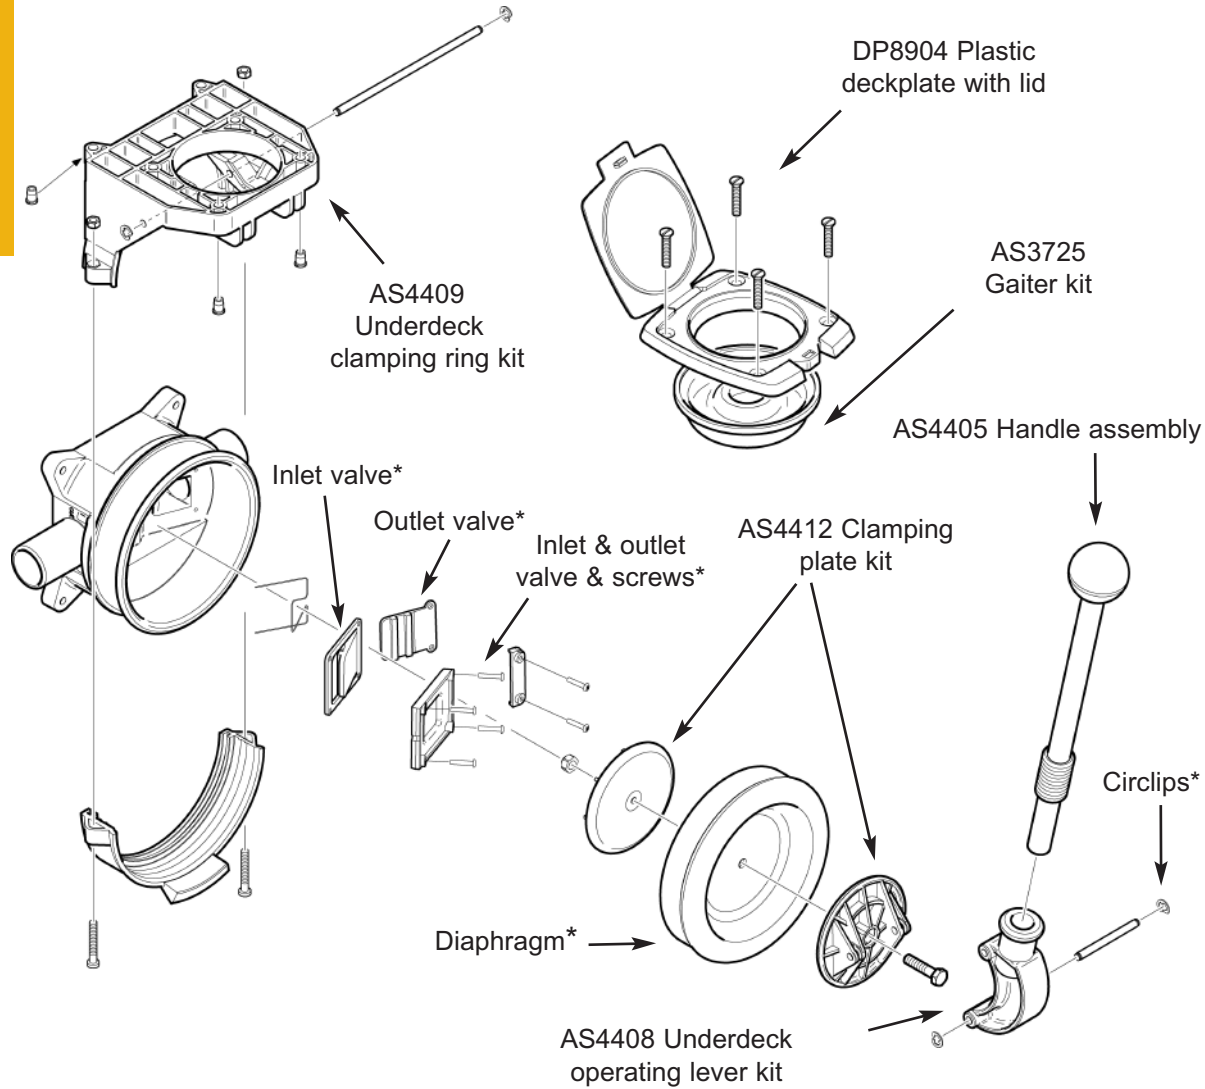

Service Kits (for On Deck/Bulkhead Model BP4402)

AK4400 Service Kit with Complete Set of Serviceable Parts for Gusher® Titan (Neoprene™)

Qty	Containing
4	Circlip
6	Screw
1	Outlet valve spring

1	Clamping nut
1	Outlet valve plate
1	Inlet valve plate
1	Outlet valve
1	Inlet valve
1	Diaphragm

AK4419 Service Kit with Complete Set of Serviceable Parts for Gusher® Titan (Nitrile®)

Qty	Containing
4	Circlip
6	Screw
1	Outlet valve spring
1	Clamping nut
1	Outlet valve plate
1	Inlet valve plate
1	Outlet valve
1	Inlet valve
1	Diaphragm

AS4412 Clamping Plates Kit

Qty	Containing		
1	Clamping bolt	1	Inner clamping plate
1	Clamping nut	4	Circlip
1	Outer clamping plate		

Bilge Pumps

Gusher® Titan Underdeck

Underdeck: BP4410 - Powerful Lightweight Bilge and Waste Pump

Note* Contained in Service Kit AK4400 (Neoprene™) or AK4419 (Nitrile®)

Accessories

- DP8904 Plastic Deckplate Kit
- AS4405 Spare Handle
- SB4222 Side Entry Strainer
- SB5865 Top Entry Strainer
- SF5425 1 1/2" Skin Fitting
- LV1215 1" / 1 1/2" Non Return Valve
- EB3488 1 1/2" Elbow