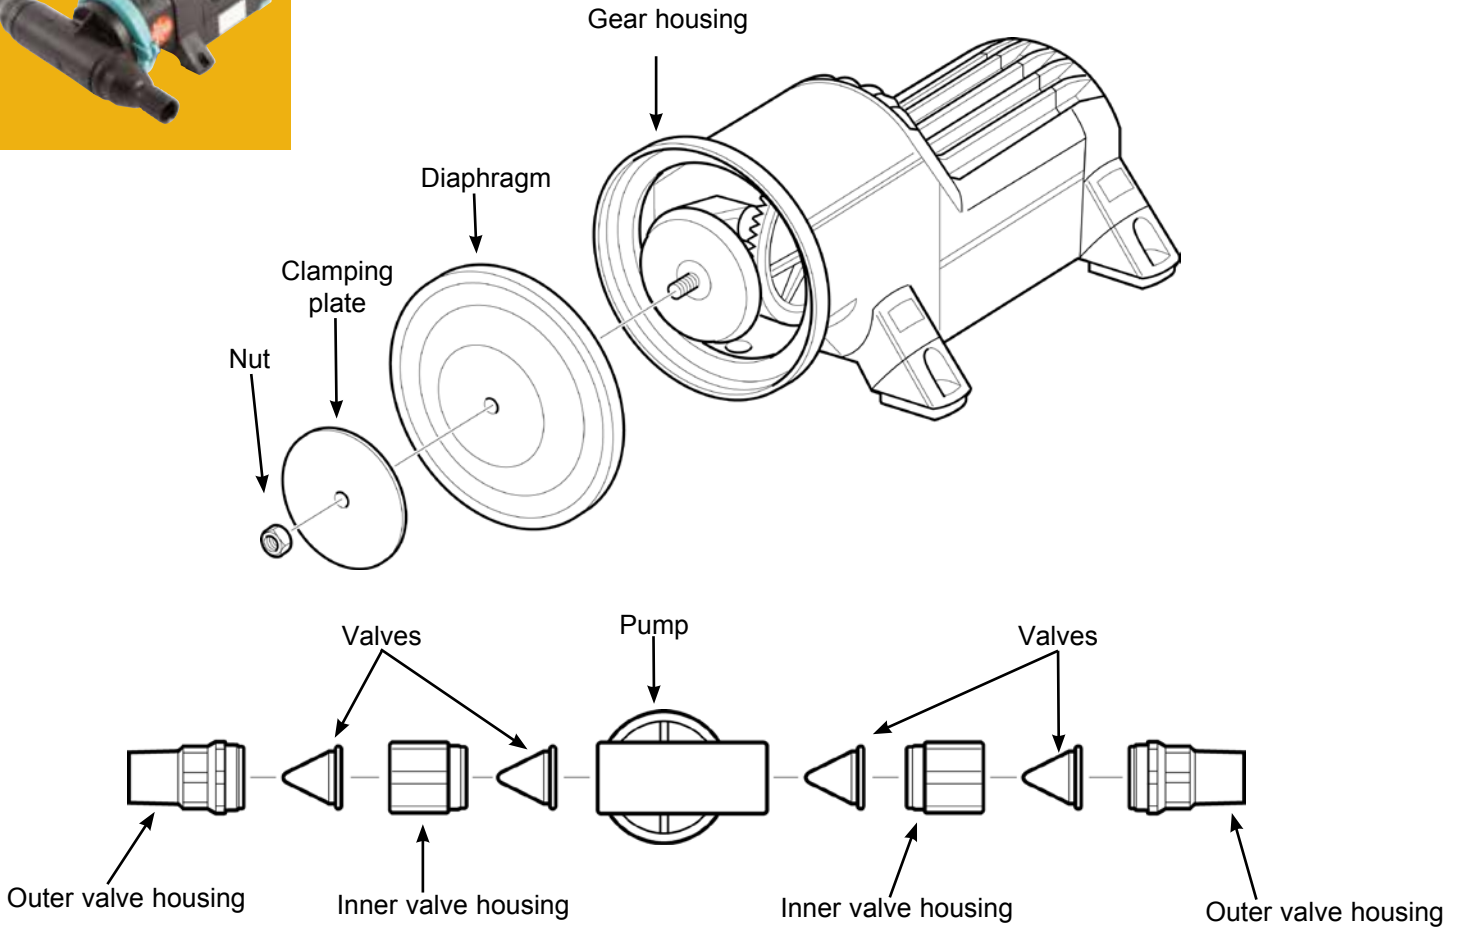

Fishbox / Baitwell Pumps

Gulper® Grouper Fishbox Discharge Pump

BP4572 (12V d.c.), BP4574 (24V d.c.), BP4672 (12 V d.c.), BP4674 (24 V d.c.)

Fishbox Evacuation Pump

Service Kits

AK1557 with Set of Serviceable Parts for Gulper® Toilet Pump

Qty	Containing
1	Diaphragm (Santoprene®)
4	Inlet/outlet valves

AS1562 Clamping Ring Kit