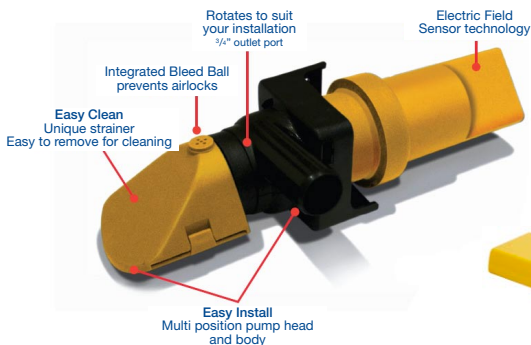

## Orca Range

- Compact and powerful pump
- Simple installation and maintenance
- Large filter base ensure maximum surface area exposure
- Low amp draw ensures longer life

Product Code	BE0500	BE0950	BE1450	BE1454
Open Flow Rate at 13.6V d.c.	500 GPH	950 GPH		1300 GPH
Flow Rate at 1m (3ft) head	450 GPH	850 GPH		1100 GPH

## Supersub Smart Range

- Low profile automatic bilge pump designed for narrow bilge spaces
- No separate bilge switch required
- Low, narrow design for confined spaces
- Quick and easy to install
- Unaffected by wave motion

## Compact Faucet Range

Faucet Range ideal for Installation where space is limited

- Modern design ensures total flow control with only 90 degree movement of controls
- Spout neatly swivels and folds down
- High quality ceramic valves