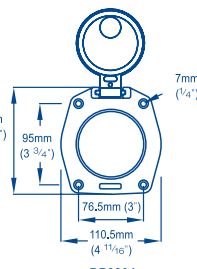

Bilge Accessories

Deckplates

Deckplates

A Comprehensive Range Of Bilge Pump Covers

- Provides a neat cover over manual bilge pumps
- Aesthetic designs
- Manufactured from UV Stabilised plastic
- Will not fade or discolour
- Snap-shut lid remains closed when pump is not in use

Deckplate Selector			
Product Code	Model	Materials	For Use With
DP8904	Plastic 4 Hole Model	PBT	Gusher® Urchin Gusher® Titan, Gusher® 10
DP3804	Metal 4 Hole Model	Cast and Aluminum LM6	Gusher® 10 Gusher® 30 (BP3020)
DP9905	Plastic 6 Hole Deck Ring	Acetal	Mk 5 Underdeck BP0535 / MH5560
DP9906	Plastic 4 Hole Covered Model	PBT	Mk5 Universal
AS0356	Plastic 4 Hole Model	PBT	Compac 50
AS3020	Includes DP3804+ Bridge Section	Cast and Aluminum LM6	Gusher® 30 (BP3020)

Note: These specifications are retail items only.

DP3804

Looking for dependable boat plumbing? Rely on Whale for quality and long-lasting products.