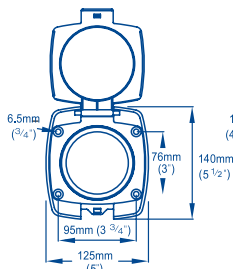

Bilge Accessories

Deckplates

Deckplates

A Comprehensive Range Of Bilge Pump Covers

- Provides a neat cover over manual bilge pumps
- Aesthetic designs
- Manufactured from UV Stabilised plastic
- Will not fade or discolour
- Snap-shut lid remains closed when pump is not in use

Deckplate Selector			
Product Code	Model	Materials	For Use With
DP8904	Plastic 4 Hole Model	PBT	Gusher® Urchin Gusher® Titan, Gusher® 10
DP3804	Metal 4 Hole Model	Cast and Aluminum LM6	Gusher® 10 Gusher® 30 (BP3020)
DP9905	Plastic 6 Hole Deck Ring	Acetal	Mk 5 Underdeck BP0535 / MH5560
DP9906	Plastic 4 Hole Covered Model	PBT	Mk5 Universal
AS0356	Plastic 4 Hole Model	PBT	Compac 50
AS3020	Includes DP3804+ Bridge Section	Cast and Aluminum LM6	Gusher® 30 (BP3020)

Note: These specifications are retail items only.

DP8904