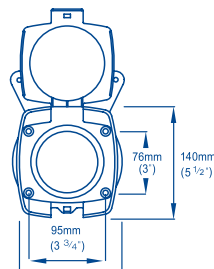

Bilge Accessories

Deckplates

Deckplates

A Comprehensive Range Of Bilge Pump Covers

- Provides a neat cover over manual bilge pumps
- Aesthetic designs
- Manufactured from UV Stabilised plastic
- Will not fade or discolour
- Snap-shut lid remains closed when pump is not in use

Deckplate Selector			
Product Code	Model	Materials	For Use With
DP8904	Plastic 4 Hole Model	PBT	Gusher® Urchin Gusher® Titan, Gusher® 10
DP3804	Metal 4 Hole Model	Cast and Aluminum LM6	Gusher® 10 Gusher® 30 (BP3020)
DP9905	Plastic 6 Hole Deck Ring	Acetal	Mk 5 Underdeck BP0535 / MH5560
DP9906	Plastic 4 Hole Covered Model	PBT	Mk5 Universal
AS0356	Plastic 4 Hole Model	PBT	Compac 50
AS3020	Includes DP3804+ Bridge Section	Cast and Aluminum LM6	Gusher® 30 (BP3020)

Note: These specifications are retail items only.

DP9906

Looking for dependable boat plumbing? Rely on Whale for quality and long-lasting products.