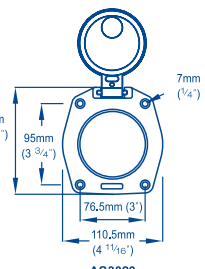

AS3020

Looking for dependable boat plumbing? Rely on Whale for quality and long-lasting products.