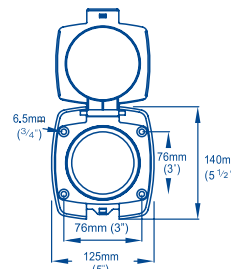

Bilge Accessories

Deckplates

Deckplates

A Comprehensive Range Of Bilge Pump Covers

- Provides a neat cover over manual bilge pumps
- Aesthetic designs
- Manufactured from UV Stabilised plastic
- Will not fade or discolour
- Snap-shut lid remains closed when pump is not in use

Deckplate Selector			
Product Code	Model	Materials	For Use With
DP8904	Plastic 4 Hole Model	PBT	Gusher® Urchin Gusher® Titan, Gusher® 10
DP3804	Metal 4 Hole Model	Cast and Aluminum LM6	Gusher® 10 Gusher® 30 (BP3020)
DP9905	Plastic 6 Hole Deck Ring	Acetal	Mk 5 Underdeck BP0535 / MH5560
DP9906	Plastic 4 Hole Covered Model	PBT	Mk5 Universal
AS0356	Plastic 4 Hole Model	PBT	Compac 50
AS3020	Includes DP3804+ Bridge Section	Cast and Aluminum LM6	Gusher® 30 (BP3020)

Note: These specifications are retail items only.

AS0356

Looking for dependable boat plumbing? Rely on Whale for quality and long-lasting products.