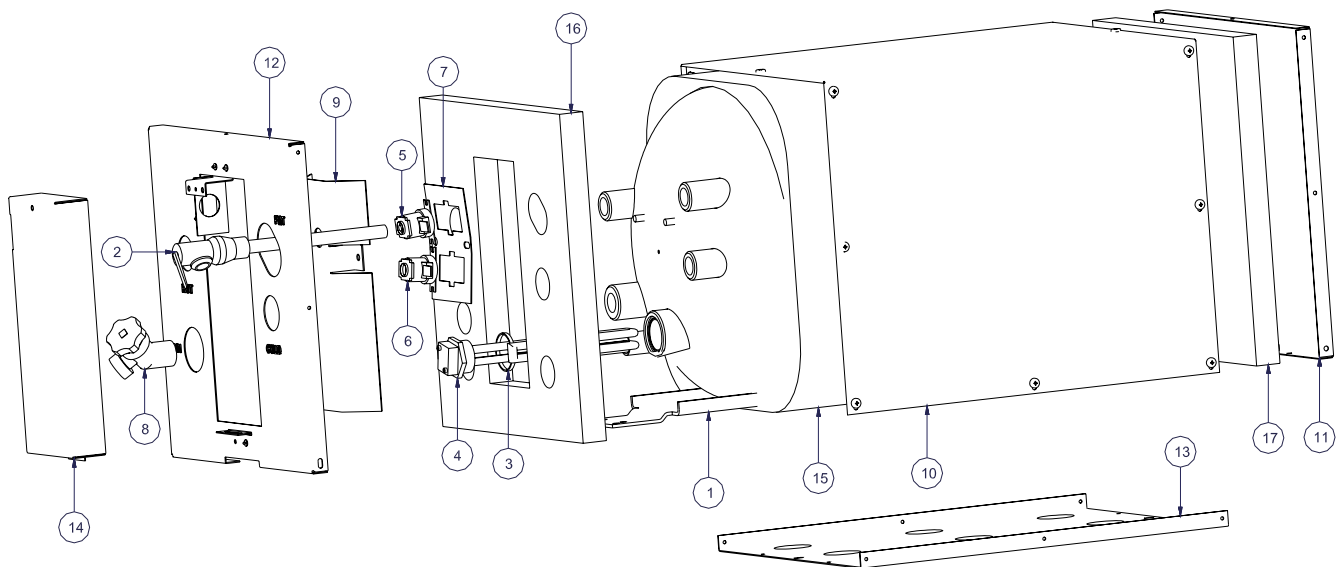

PARTS LIST MODELS

H2850EW-3000, H2850EW-4500, H2850ES-3000, H2850ES-4500

ITEM	MODEL NO.	PART NO.	DESCRIPTION
1	H2850ES-3000, H2850ES-4500	80491	TANK ASSEMBLY
	H2850EW-3000, H2850EW-4500	80491	TANK ASSEMBLY
2	ALL MODELS	73127	TEMPERATURE/PRESSURE VALVE
3	ALL MODELS	73124	GASKET, HEATING ELEMENT
4	H2850ES-3000, H2850EW-3000	74715	3000W HEATING ELEMENT
	H2850ES-4500, H2850EW-4500	75086	4500W HEATING ELEMENT
5	240V	74607	HIGH LIMIT SWITCH
6	ALL MODELS	73129	THERMOSTAT
7	ALLMODELS	73171	PLATE, THERMOSTAT MOUNTING
8	ALL MODELS	73123	DRAIN VALVE
9	ALL MODELS	73145	SHIELD, WIRES
10	H2850ES-3000, H2850ES-4500	75234	WRAP, S.S.
	H2850EW-3000, H2850EW-4500	75055	WRAP, WHITE
11	H2850ES-3000, H2850ES-4500	73290	BACK PANEL, S.S.
	H2850EW-3000, H2850EW-4500	74667	BACK PANEL, WHITE
12	H2850ES-3000, H2850ES-4500	73289	FRONT PANEL, S.S.
	H2850EW-3000, H2850EW-4500	74666	FRONT PANEL, WHITE
13	H2850ES-3000, H2850ES-4500	75235	BASE, S.S.
	H2850EW-3000, H2850EW-4500	75056	BASE, WHITE
14	H2850ES-3000, H2850ES-4500	73291	ACCESS, COVER S.S.
	H2850EW-3000, H2850EW-4500	74669	ACCESS, COVER WHITE
15	ALL MODELS	74616	INSULATION, WRAP
16	ALL MODELS	73176	INSULATION, FRONT
17	ALL MODELS	73331	INSULATION, BACK