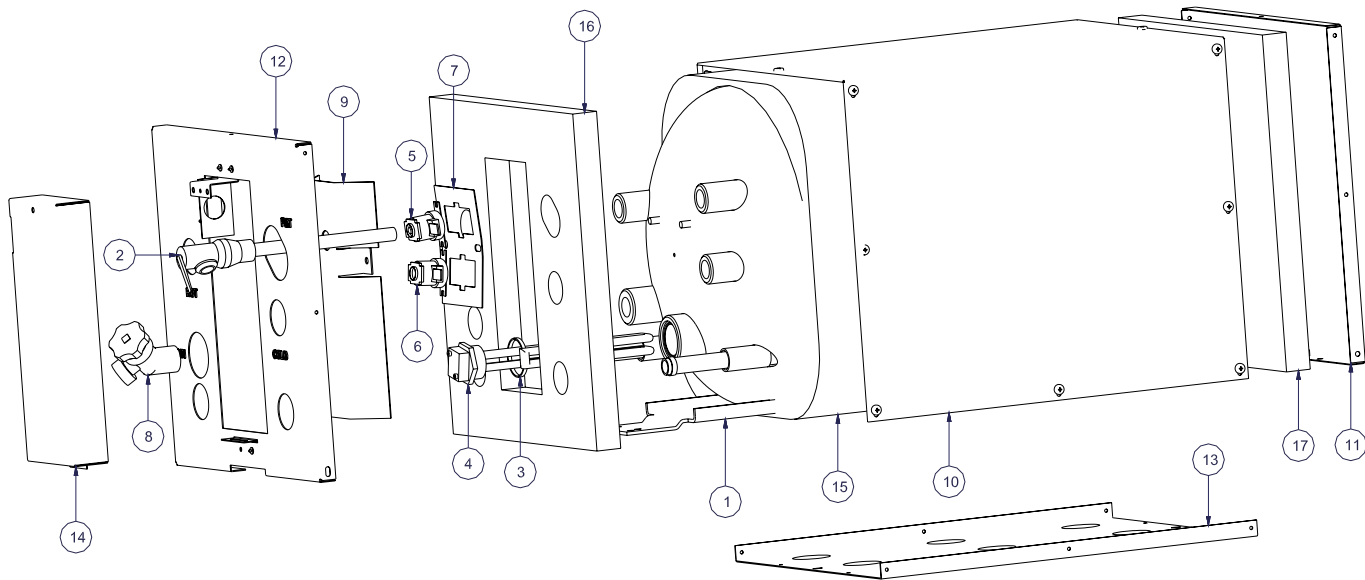

PARTS LIST MODELS
S600, S650, S700, S750, F600, F650, F700, F750
S1100, S1150, S1200, S1250, F1100, F1150, F1200, F1250

EXPLODED VIEW