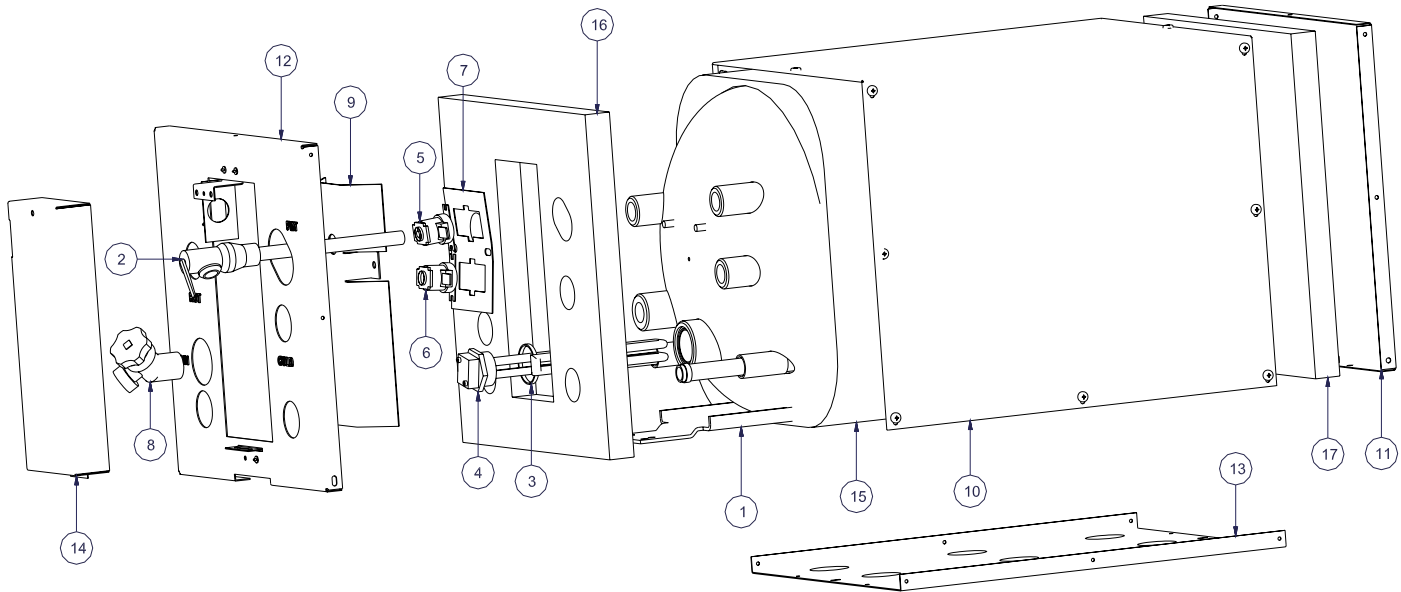

PARTS LIST MODELS

H2000, H2050, H2200, H2250, HF2000, HF2050, HF2200, HF2250

H2000E, H2050E, H2200E, H2250E

ALL MODELS ENDING WITH AN "E" ARE ELECTRIC ONLY