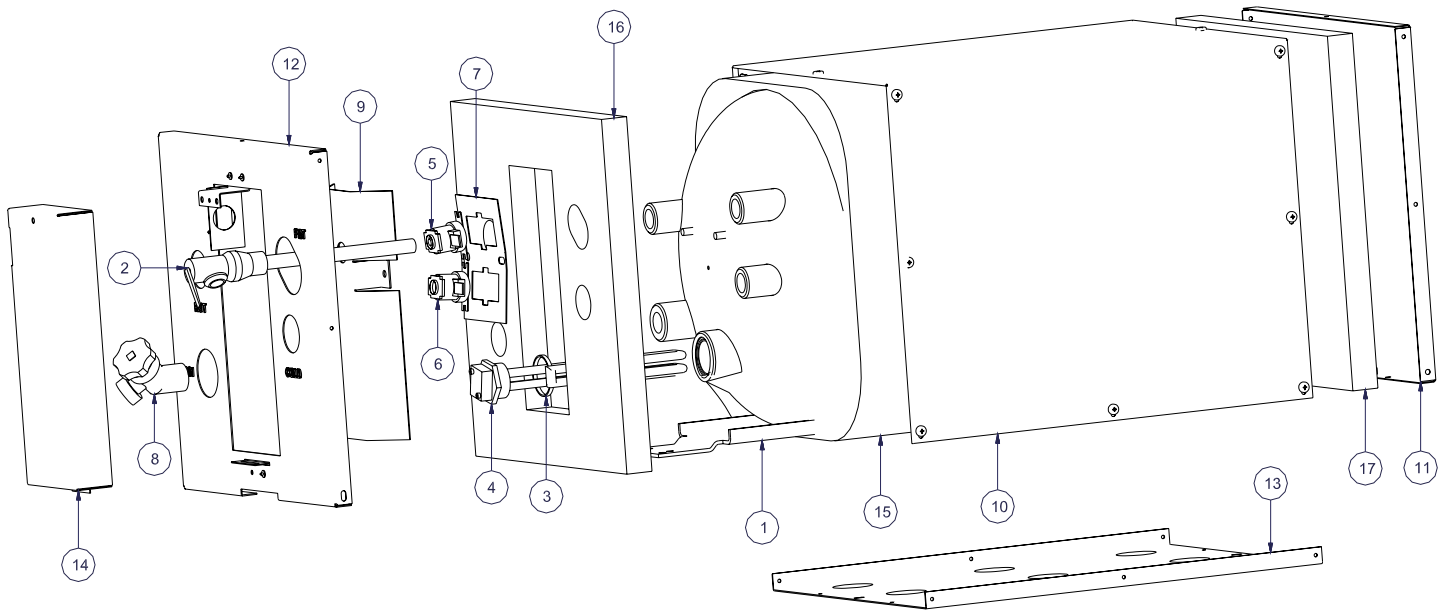

PARTS LIST MODELS
S600E, S650E, S700E, S750E
S1100E, S1150E, S1200E, S1250E
ELECTRIC ONLY HEATERS