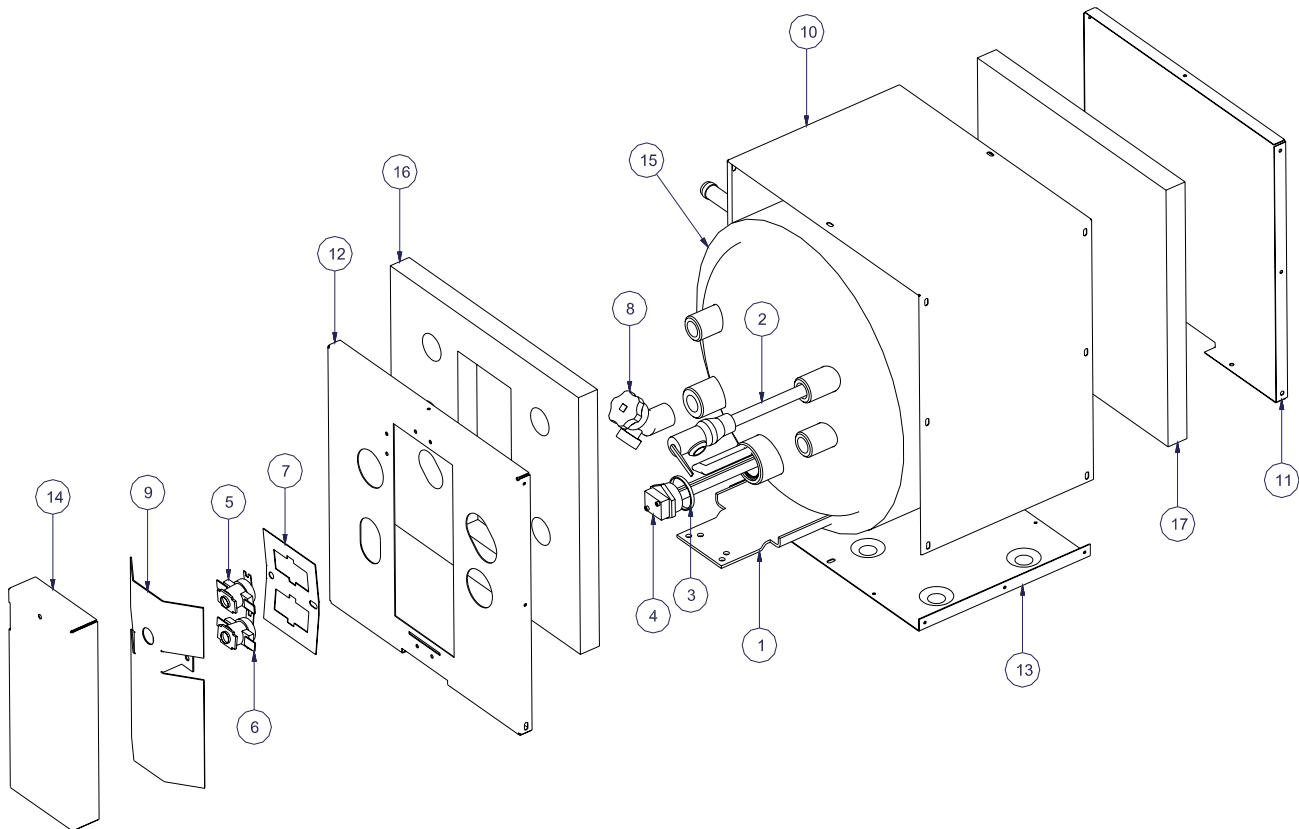

## PARTS LIST MODELS S300W & S350W

ITEM	MODEL NO.	PART NO.	DESCRIPTION
1	ALL MODELS	80727	TANK ASSEMBLY
2	ALL MODELS	73127	TEMPERATURE/PRESSURE VALVE
3	ALL MODELS	73124	GASKET, HEATING ELEMENT
4	S300W	75586	1250W HEATING ELEMENT
	S350W	74715	3000W HEATING ELEMENT
5	S300W	74563	HIGH LIMIT SWITCH, 120V
	S350W	74607	HIGH LIMIT SWITCH, 240V
6	ALL MODELS	73129	THERMOSTAT
7	S300W	73148	PLATE, THERMOSTAT MOUNTING 120V
	S350W	73171	PLATE, THERMOSTAT MOUNTING 240V
8	ALL MODELS	73123	DRAIN VALVE
9	ALL MODELS	73145	SHIELD, WIRES
10	ALL MODELS	75552	WRAP, WHITE
11	ALL MODELS	73290	BACK PANEL, WHITE
12	ALL MODELS	80652	FRONT PANEL, WHITE
13	ALL MODELS	75553	BASE, WHITE
14	ALL MODELS	74669	ACCESS, COVER WHITE
15	ALL MODELS	73146	INSULATION, WRAP
16	ALL MODELS	73147	INSULATION, FRONT
17	ALL MODELS	73330	INSULATION, BACK