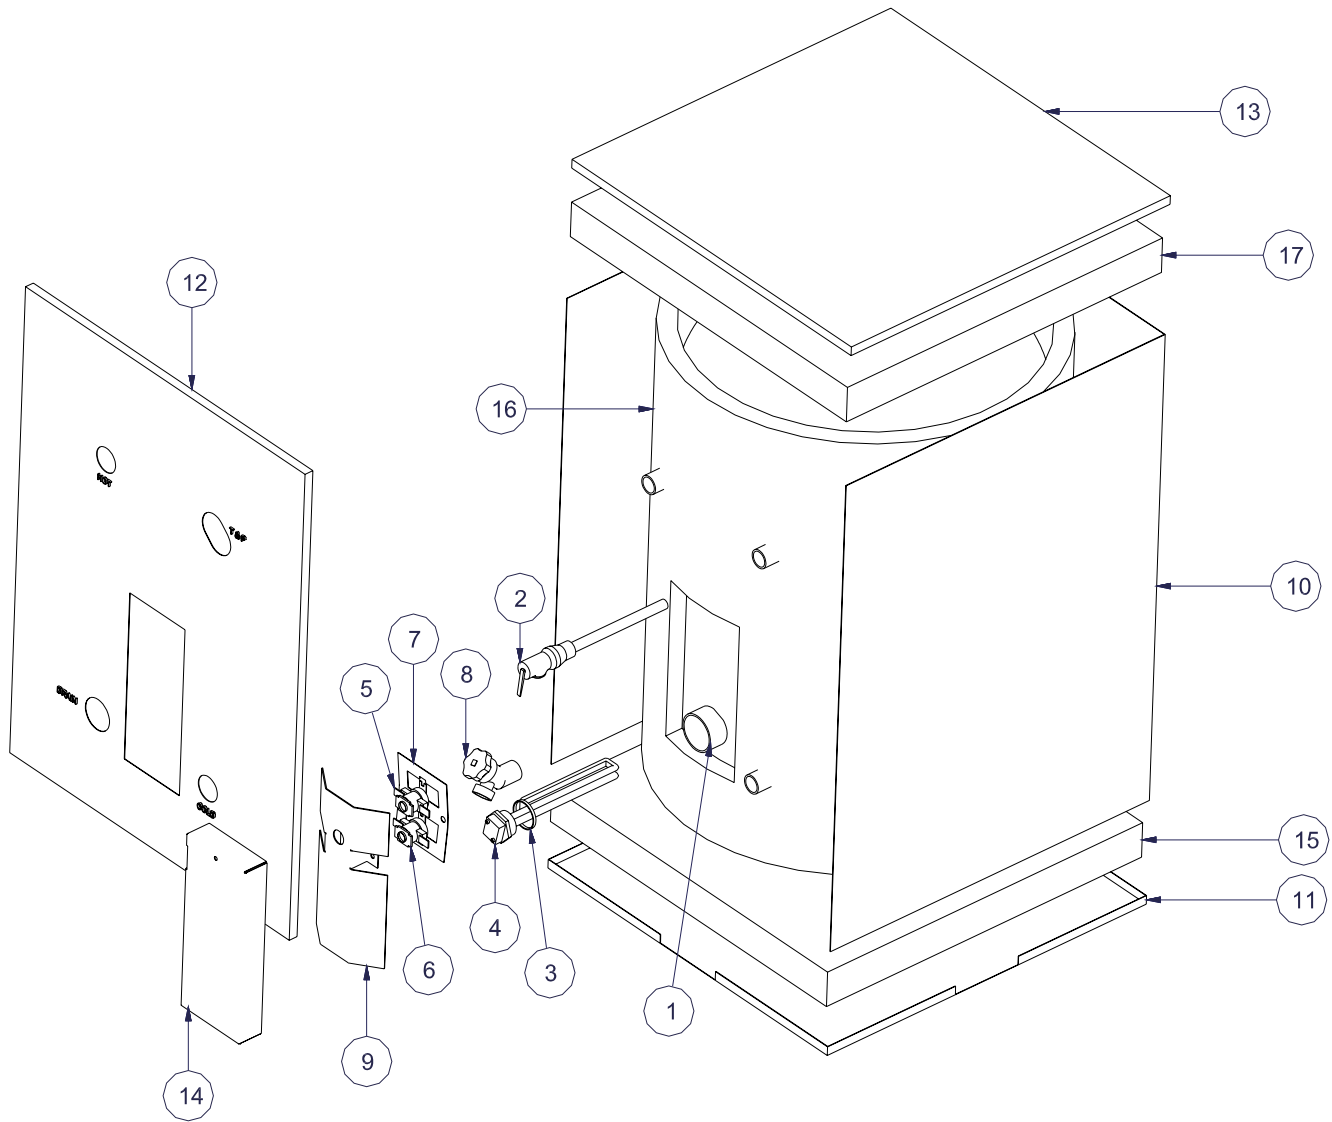

PARTS LIST MODELS S1800E / S1850E / S1900E / S1950E

ITEM	MODEL NO.	PART NO.	DESCRIPTION
1	ALL MODELS	80263E	TANK ASSEMBLY
2	ALL MODELS	73127	TEMPERATURE/PRESSURE VALVE
3	ALL MODELS	73124	GASKET, HEATING ELEMENT
4	S1800E / S1900E	74031	1500W HEATING ELEMENT 120V
	S1850E / S1950E	74032	1500W HEATING ELEMENT 240V
5	S1800E / S1900E	74563	HIGH LIMIT SWITCH 120V
	S1850E / S1950E	74607	HIGH LIMIT SWITCH 240V
6	ALL MODELS	73129	THERMOSTAT
7	S1800E / S1900E	73148	PLATE, THERMOSTAT MOUNTING
	S1850E / S1950E	73171	
8	ALL MODELS	73123	DRAIN VALVE
9	ALL MODELS	73145	SHIELD, WIRES
10	S1800E / S1850E	73395	WRAP, GALVANIZE
	S1800E / S1850E	74687	WRAP, WHITE
	S1900E / S1950E	73405	WRAP, S.S.
11	S1800E / S1850E	73396	BOTTOM PANEL, GALVANIZE.
	S1800E / S1850E	74688	BOTTOM PANEL, WHITE
	S1900E / S1950E	73406	BOTTOM PANEL S.S.
12	S1800E / S1850E	80661	FRONT PANEL, GALVANIZE
	S1800E / S1850E	80664	FRONT PANEL, WHITE
	S1900E / S1950E	80663	FRONT PANEL S.S.
13	S1800E / S1850E	73398	TOP PANEL, GALVANIZE
	S1800E / S1850E	74689	TOP PANEL, WHITE
	S1900E / S1950E	73408	TOP PANEL, S.S.
14	S1800E / S1850E	73141	ACCESS, COVER GALVANIZE
	S1800E / S1850E	74669	ACCESS, COVER WHITE
	S1900E / S1950E	73293	ACCESS, COVER S.S.
15	ALL MODELS	73404	INSULATION, BOTTOM
16	ALL MODELS	73409	INSULATION, WRAP
17	ALL MODELS	73404	INSULATION, TOP