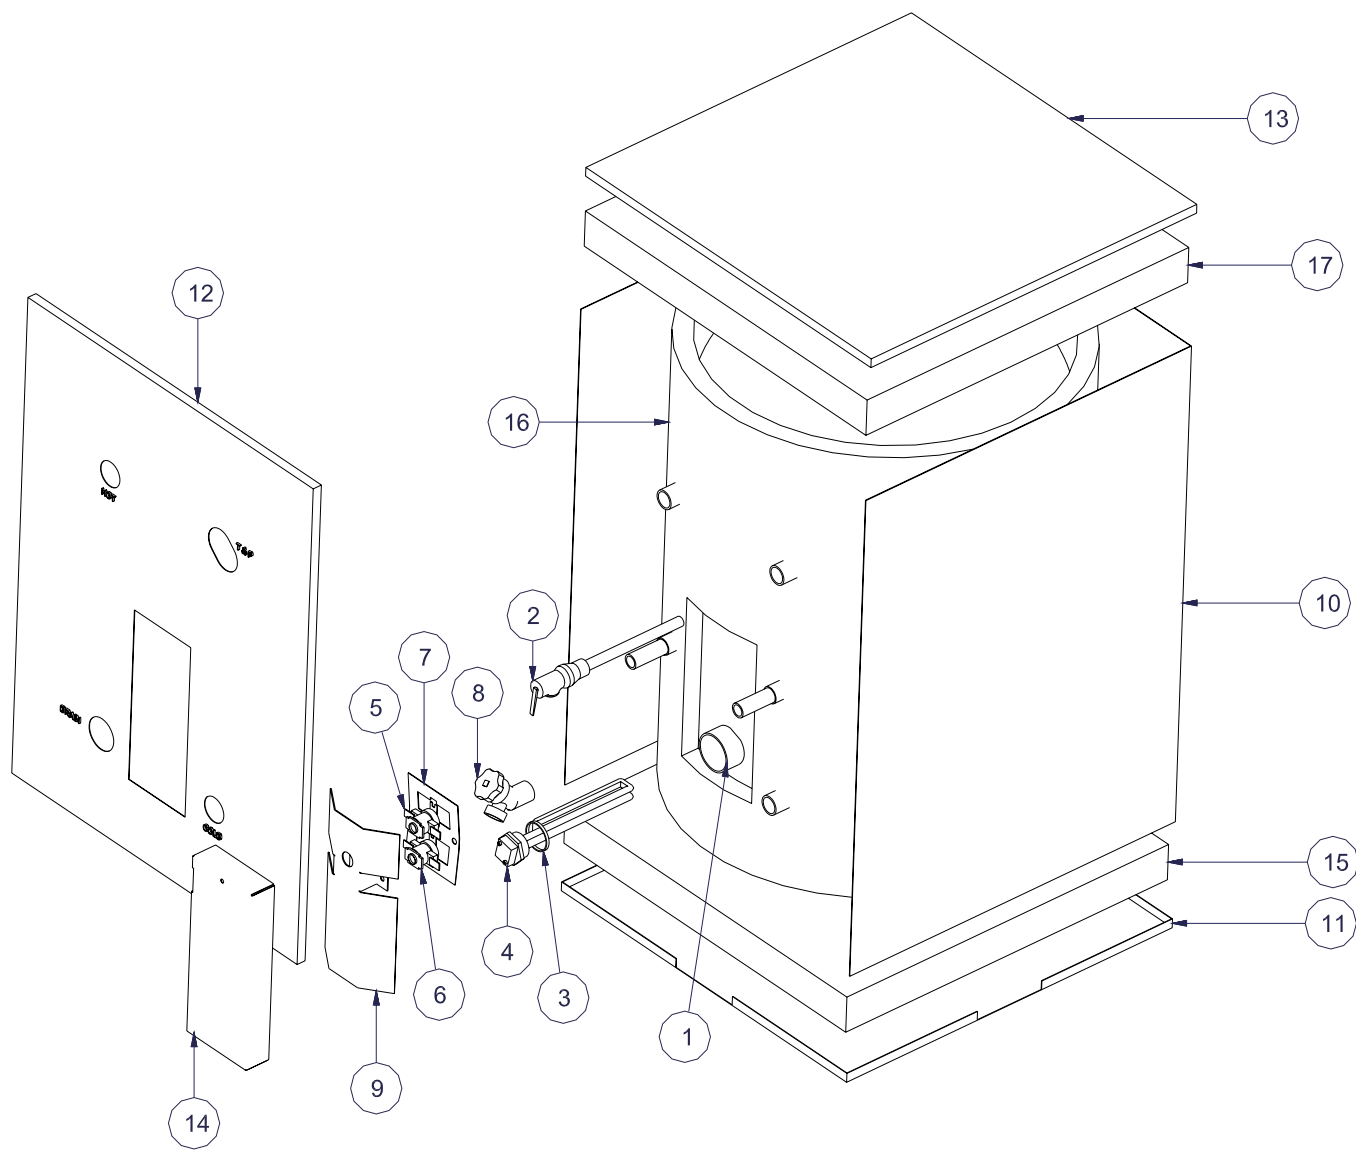

PARTS LIST MODELS S1800 / S1850 / S1900 / S1950

ITEM	MODEL NO.	PART NO.	DESCRIPTION
1	ALL MODELS	80263	TANK ASSEMBLY
2	ALL MODELS	73127	TEMPERATURE/PRESSURE VALVE
3	ALL MODELS	73124	GASKET, HEATING ELEMENT
4	S1800 / S1900	74031	1500W HEATING ELEMENT 120V
	S1850 / S1950	74032	1500W HEATING ELEMENT 240V
5	S1800 / S1900	74563	HIGH LIMIT SWITCH 120V
	S1850 / S1950	74607	HIGH LIMIT SWITCH 240V
6	ALL MODELS	73129	THERMOSTAT
7	S1800 / S1900	73148	PLATE, THERMOSTAT MOUNTING
	S1850 / S1950	73171	
8	ALL MODELS	73123	DRAIN VALVE
9	ALL MODELS	73145	SHIELD, WIRES
10	S1800 / S1850	73395	WRAP, GALVANIZE
	S1800 / S1850	74687	WRAP, WHITE
	S1900 / S1950	73405	WRAP, S.S.
11	S1800 / S1850	73396	BOTTOM PANEL, GALVANIZE.
	S1800 / S1850	74688	BOTTOM PANEL, WHITE
	S1900 / S1950	73406	BOTTOM PANEL S.S.
12	S1800 / S1850	73397	FRONT PANEL, GALVANIZE
	S1800 / S1850	74690	FRONT PANEL, WHITE
	S1900 / S1950	73407	FRONT PANEL S.S.
13	S1800 / S1850	73398	TOP PANEL, GALVANIZE
	S1800 / S1850	74689	TOP PANEL, WHITE
	S1900 / S1950	73408	TOP PANEL, S.S.
14	S1800 / S1850	73141	ACCESS, COVER GALVANIZE
	S1800 / S1850	74669	ACCESS, COVER WHITE
	S1900 / S1950	73293	ACCESS, COVER S.S.
15	ALL MODELS	73404	INSULATION, BOTTOM
16	ALL MODELS	73409	INSULATION, WRAP
17	ALL MODELS	73404	INSULATION, TOP