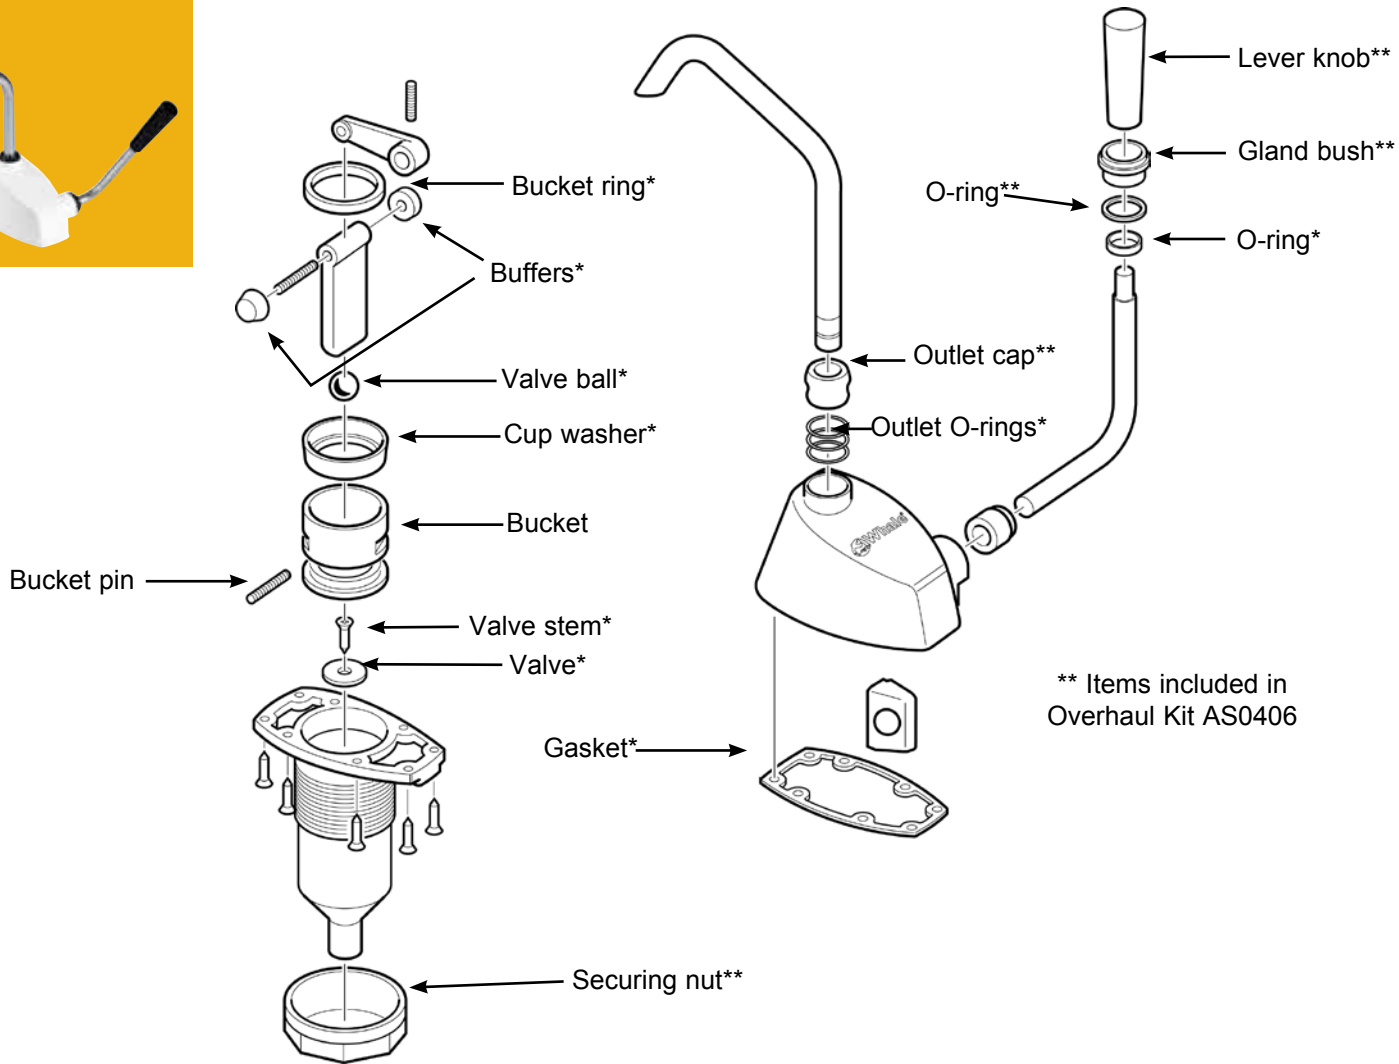

Manual Galley Pump - Hand Operated

Flipper Mk 3 & 4

Flipper Pump GP0418 - Self-Priming Lever Operated Hand Pump

Note* Contained in Service Kit AK0405

** Items included in Overhaul Kit AS0406

Flipper Mk 3 discontinued and replaced by Mk 4. Mk 1 and 2 service kits are not available

Service Kits

AK0405 With Complete Set of Serviceable Parts for Flipper Mk 3 & Mk 4

Qty	Containing
3	O-ring (3 per outlet)
1	Gasket
1	Bucket ring
1	Cup washer
1	Valve ball
2	Buffer
1	O-ring
1	O-ring (gland bush)
1	Valve stem
1	Valve

AS0406 Flipper Overhaul Kit

Qty	Containing
1	Outlet cap
1	Gland bush
1	Securing nut
1	Cover knob
1	O-ring

AK0405

AS0406

Find out more about boat plumbing we have.