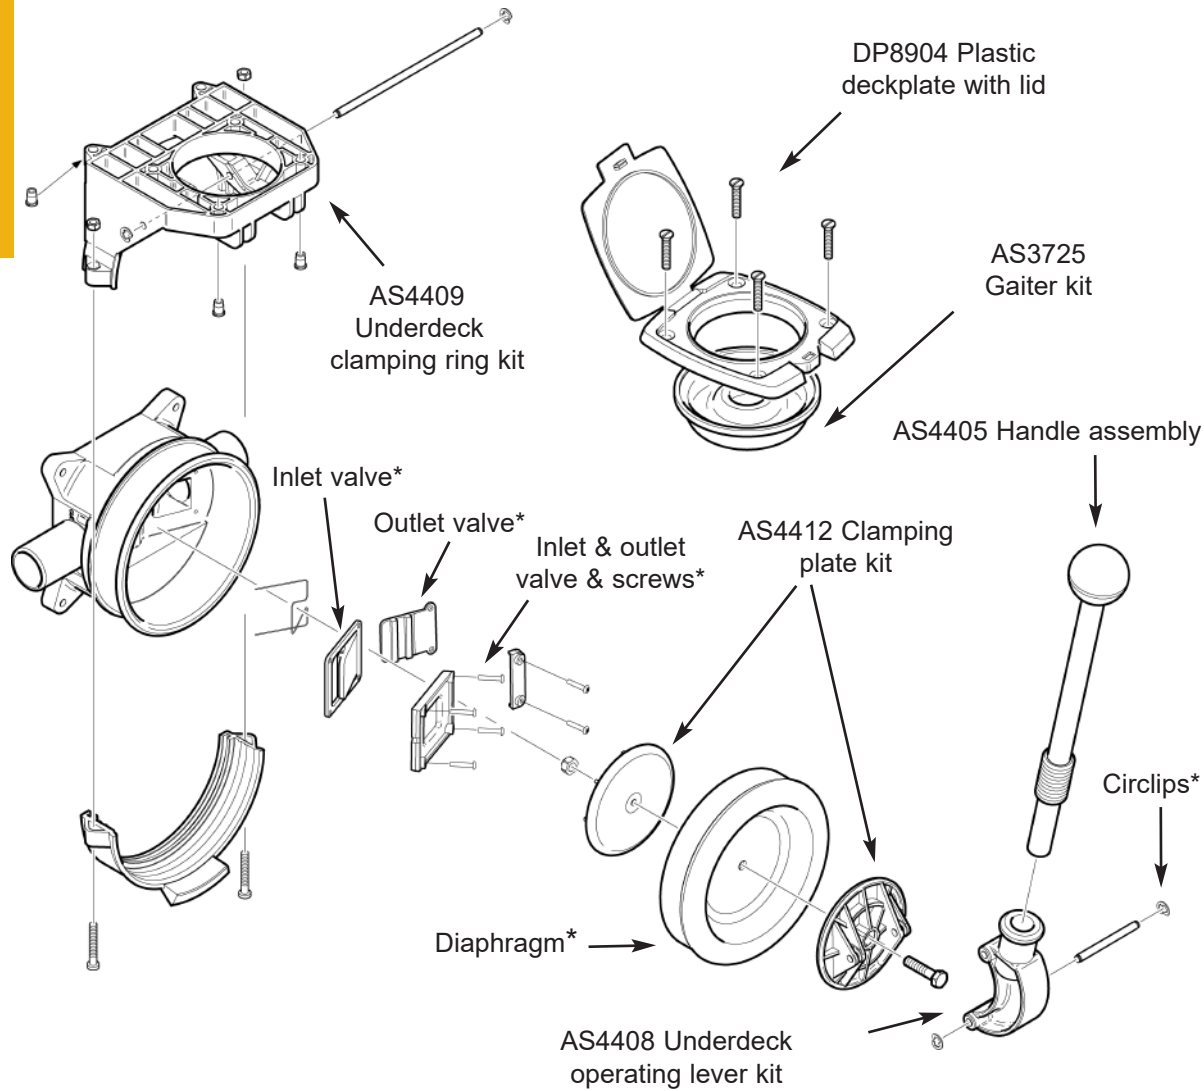

Manual Bilge Pumps

Gusher® Titan Underdeck

Underdeck: BP4410 - Powerful Lightweight Bilge and Waste Pump

Note* Contained in Service Kit AK4400 (Neoprene™) or AK4419 (Nitrile®)

Accessories

- DP8904 Plastic Deckplate Kit
- AS4405 Spare Handle
- SB4222 Side Entry Strainer
- SB5865 Top Entry Strainer
- SF5425 1 1/2" Skin Fitting
- LV1215 1" / 1 1/2" Non Return Valve
- EB3488 1 1/2" Elbow

Service Kits

(for Underdeck Model BP4410)

AK4400 Service Kit with Complete Set of Parts for Gusher® Titan (Neoprene™)
(See list below)

AK4419 Service Kit with Complete Set of Parts for Gusher® Titan (Nitrile®)

Qty	Containing
4	Circlip
6	Screw
1	Outlet valve spring
1	Clamping nut
1	Outlet valve plate
1	Inlet valve plate
1	Outlet valve
1	Inlet valve
1	Diaphragm

AS4408 Underdeck Operating Lever Kit

Qty	Containing
4	Circlip
1	U/D operating lever
1	U/D fulcrum pin
1	Lever fulcrum pin

AS3725 Gaiter Kit for Deckplates

Qty	Containing
1	Gaiter (for plastic or metal deckplate)
1	O-ring (for metal deckplate Whale Gusher® 10 & Whale Gusher® 30 only)