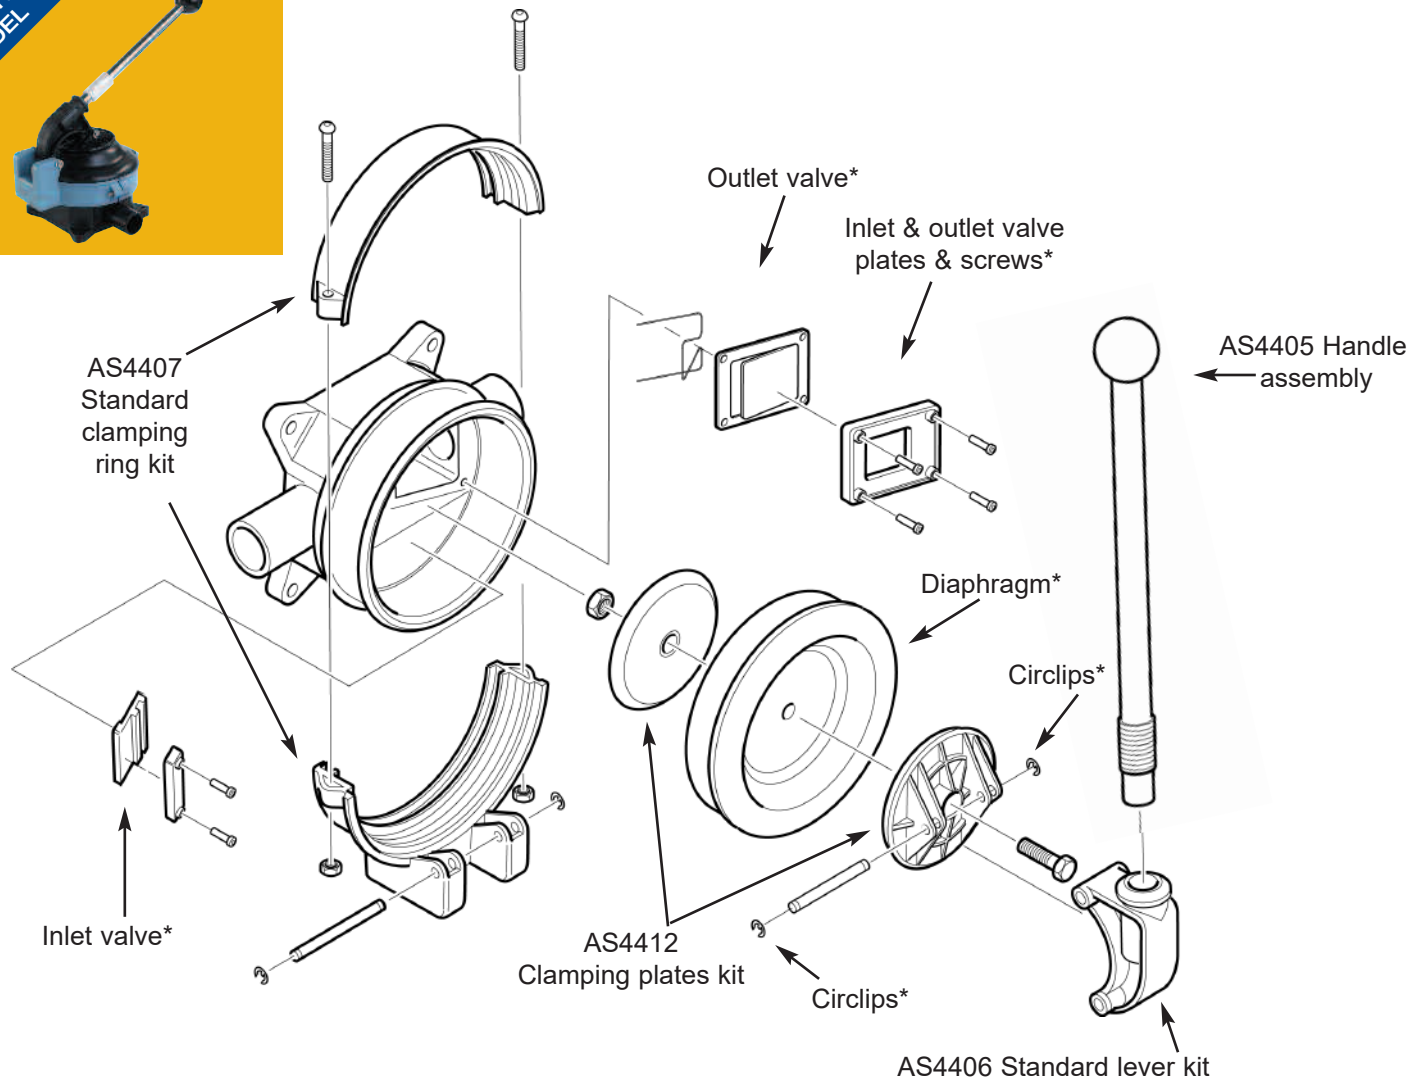

Manual Bilge Pumps

Gusher® Titan Standard

On Deck/Bulkhead: BP4402 - Powerful Lightweight Bilge and Waste Pump

Note* Contained in Service Kit AK4400 (Neoprene™) or AK4419 (Nitrile®)

Accessories

- AS4405 Spare Handle
- SB4222 Side Entry Strainer
- SB5865 Top Entry Strainer
- SF5425 1 1/2" Skin Fitting
- LV1215 1" / 1 1/2" Non-return Valve
- EB3488 1 1/2" Elbow

Service Kits (for On Deck/Bulkhead Model BP4402)

AK4400 Service Kit with Complete Set of Serviceable Parts for Gusher® Titan (Neoprene™)

Qty	Containing
4	Circlip
6	Screw
1	Outlet valve spring

1	Clamping nut
1	Outlet valve plate
1	Inlet valve plate
1	Outlet valve
1	Inlet valve
1	Diaphragm

AK4419 Service Kit with Complete Set of Serviceable Parts for Gusher® Titan (Nitrile®)

Qty	Containing
4	Circlip
6	Screw
1	Outlet valve spring
1	Clamping nut
1	Outlet valve plate
1	Inlet valve plate
1	Outlet valve
1	Inlet valve
1	Diaphragm

AS4406 Standard Lever kit

Qty	Containing
4	Circlip
1	Standard operating lever
1	Lever fulcrum pin
1	Standard fulcrum pin

AS4407 Standard Clamping Ring Kit

Qty	Containing
2	Nut
2	Screw
1	Top clamping ring
1	Bottom clamping ring
4	Circlip

AS4412 Clamping Plates Kit

Qty	Containing		
1	Clamping bolt	1	Inner clamping plate
1	Clamping nut	4	Circlip
1	Outer clamping plate