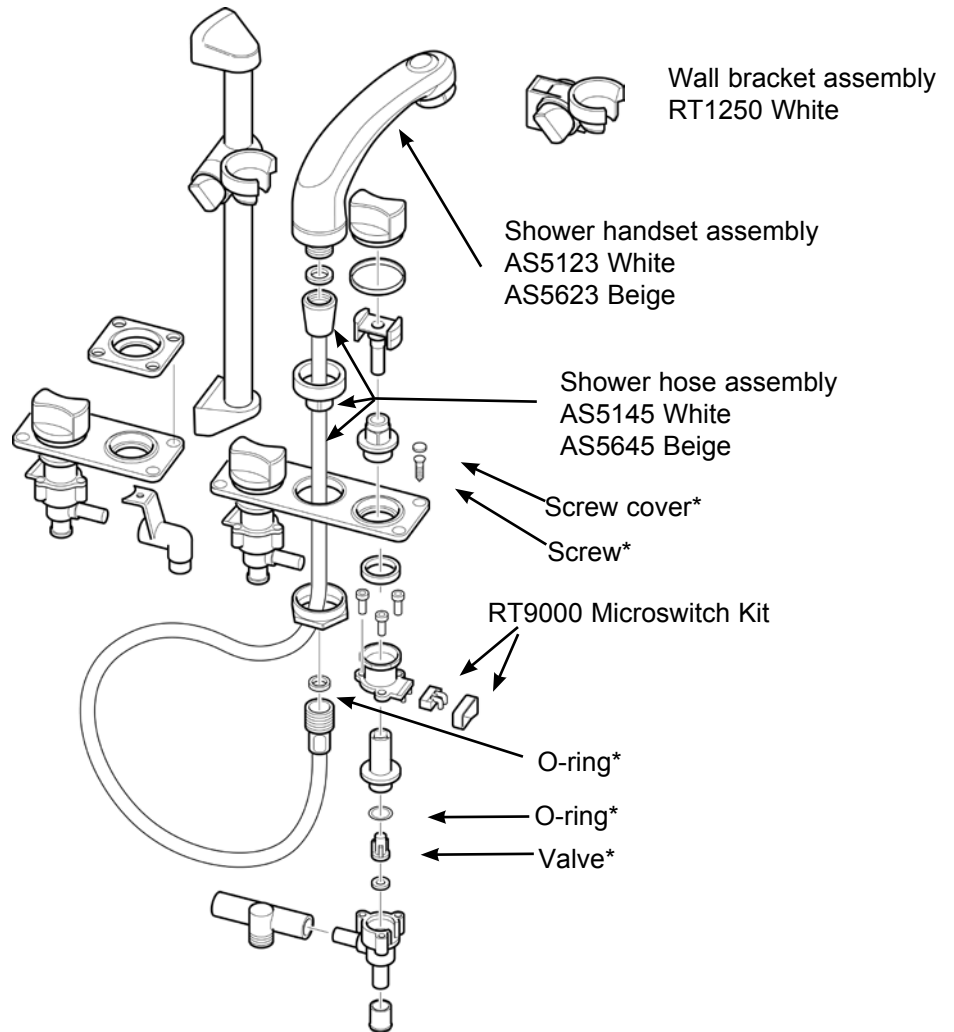

Faucets - Tough, Lightweight ABS Range

Elegance Combo Faucet/Shower Mk 3 and Swim 'N' Rinse Models

Cold Only: RT1500; Mixer: RT2498, RT2500

Combined Model with Faucet and Shower Functions

Note* Contained in Service Kit AK5030.

Accessories

RT1250 Shower Wall Bracket
(for use with RT2500)

RT9000 Replacement Microswitch Kit

WF1530 Silverised Carbon Water Filter
(inline)

Service Kits

AK5030 Service Kit with Complete Set of Serviceable Parts for Elegance Faucets, Showers & Swim 'N' Rinse

Qty	Containing
5	O-ring (Combo showerhead* Tee-piece)
4	Screw No.6 csk
2	O-rings (control unit)
2	Valve washers
1	O-ring (tap outlet)
4	Screw covers white
6	Screw covers beige
6	Large screw covers white (Swim 'N' Rinse only)

AS5123 Shower Handset/Spout Assembly White

AS5133 Replacement Handset/Spout 1/2" Threaded (White)

AS5145 Shower Hose Assembly White (1.5 m)

AS5623 Shower Handset/Spout Assembly Beige

AS5645 Shower Hose Assembly Beige (1.5 m)

RT9000 Microswitch Kit (2 switches)

Qty	Containing
2	Microswitches
2	Switch clips
4	Terminal connectors