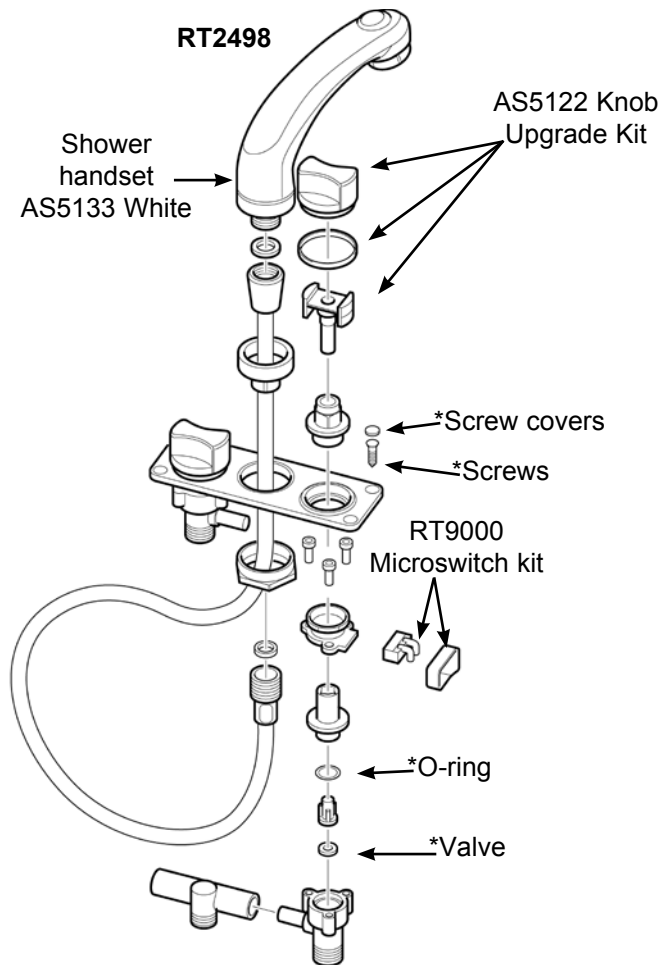

##### RT1750 Riser Bar

## Elegance Combo Faucet/Shower Mk 3 (1/2" Threaded Connections)

**Cold Only: RT1470; Mixer: RT2498**

**Combined Model with Faucet and Shower Functions**

**Note\*** Contained in Service Kit AK5030