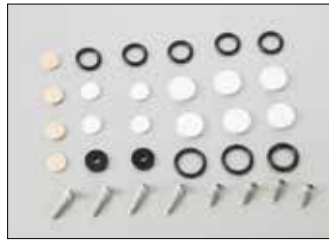

Faucets - Tough, Lightweight ABS Range

Elegance Combo Faucet/Shower Mk 3 (1/2" Threaded Connections)

Cold Only: RT1470; Mixer: RT2498

Combined Model with Faucet and Shower Functions

AK5030