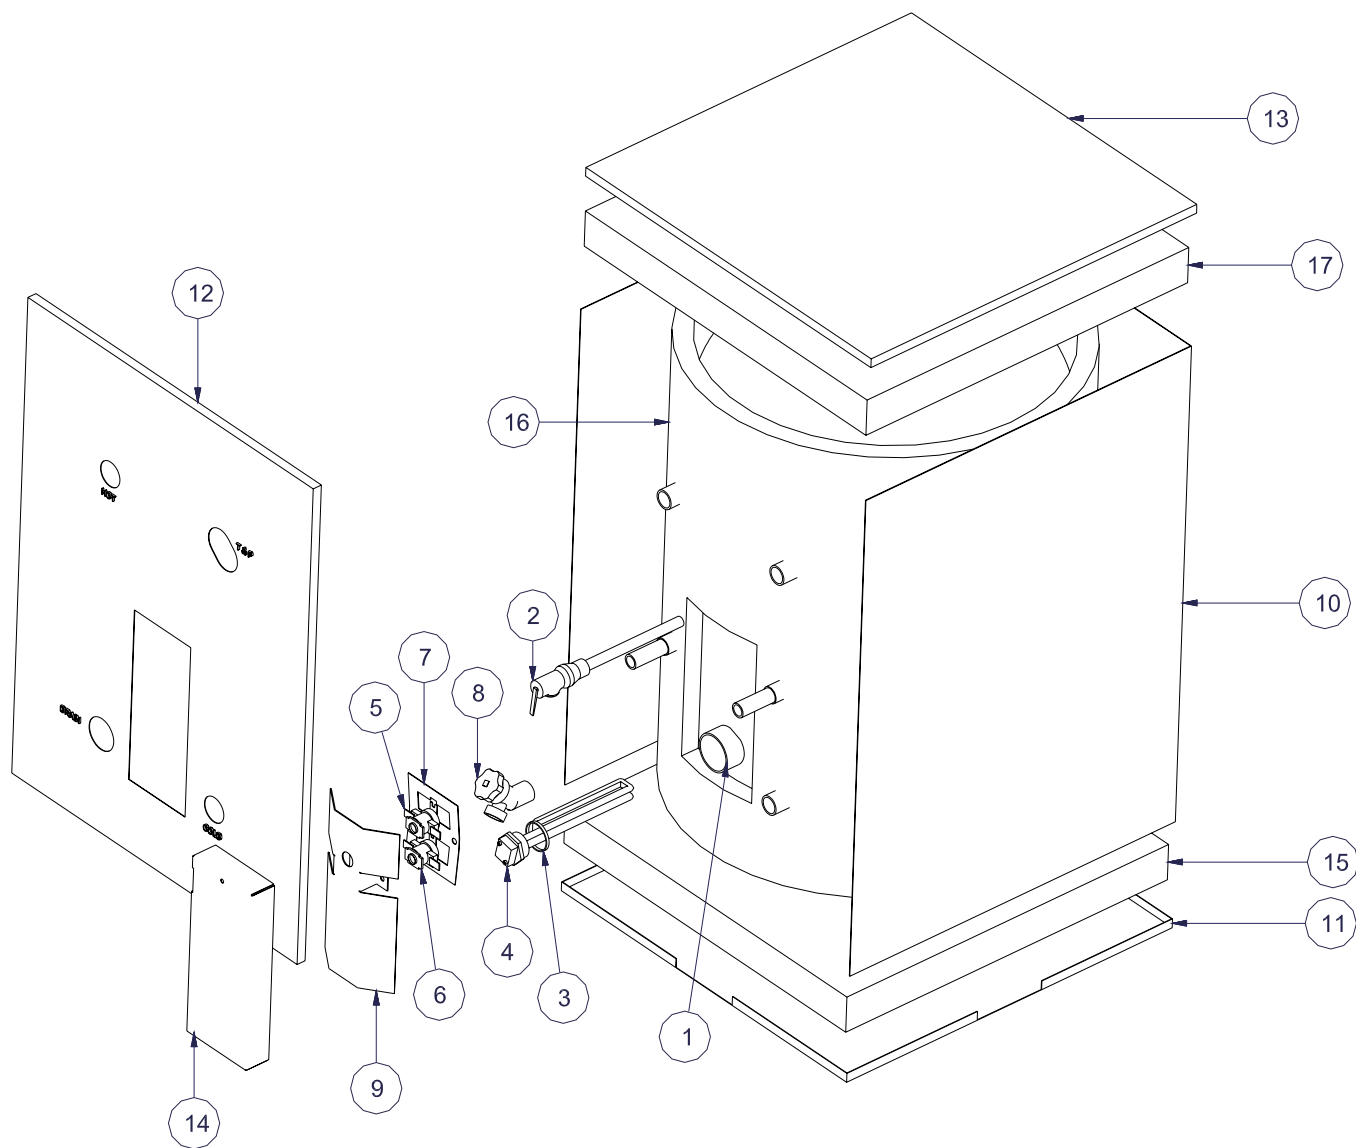

PARTS LIST MODELS S1800 / S1850 / S1900 / S1950

ITEM	MODEL NO.	PART NO.	DESCRIPTION
1	ALL MODELS	80263	TANK ASSEMBLY
2	ALL MODELS	73127	TEMPERATURE/PRESSURE VALVE
3	ALL MODELS	73124	GASKET, HEATING ELEMENT
4	S1800 / S1900	74031	1500W HEATING ELEMENT 120V
	S1850 / S1950	74032	1500W HEATING ELEMENT 240V
5	S1800 / S1900	74563	HIGH LIMIT SWITCH 120V
	S1850 / S1950	74607	HIGH LIMIT SWITCH 240V
6	ALL MODELS	73129	THERMOSTAT
7	S1800 / S1900	73148	PLATE, THERMOSTAT MOUNTING
	S1850 / S1950	73171	
8	ALL MODELS	73123	DRAIN VALVE
9	ALL MODELS	73145	SHIELD, WIRES
10	S1800 / S1850	73395	WRAP, GALVANIZE
	S1800 / S1850	74687	WRAP, WHITE
	S1900 / S1950	73405	WRAP, S.S.
11	S1800 / S1850	73396	BOTTOM PANEL, GALVANIZE.
	S1800 / S1850	74688	BOTTOM PANEL, WHITE
	S1900 / S1950	73406	BOTTOM PANEL S.S.
12	S1800 / S1850	73397	FRONT PANEL, GALVANIZE
	S1800 / S1850	74690	FRONT PANEL, WHITE
	S1900 / S1950	73407	FRONT PANEL S.S.
13	S1800 / S1850	73398	TOP PANEL, GALVANIZE
	S1800 / S1850	74689	TOP PANEL, WHITE
	S1900 / S1950	73408	TOP PANEL, S.S.
14	S1800 / S1850	73141	ACCESS, COVER GALVANIZE
	S1800 / S1850	74669	ACCESS, COVER WHITE
	S1900 / S1950	73293	ACCESS, COVER S.S.
15	ALL MODELS	73404	INSULATION, BOTTOM
16	ALL MODELS	73409	INSULATION, WRAP
17	ALL MODELS	73404	INSULATION, TOP