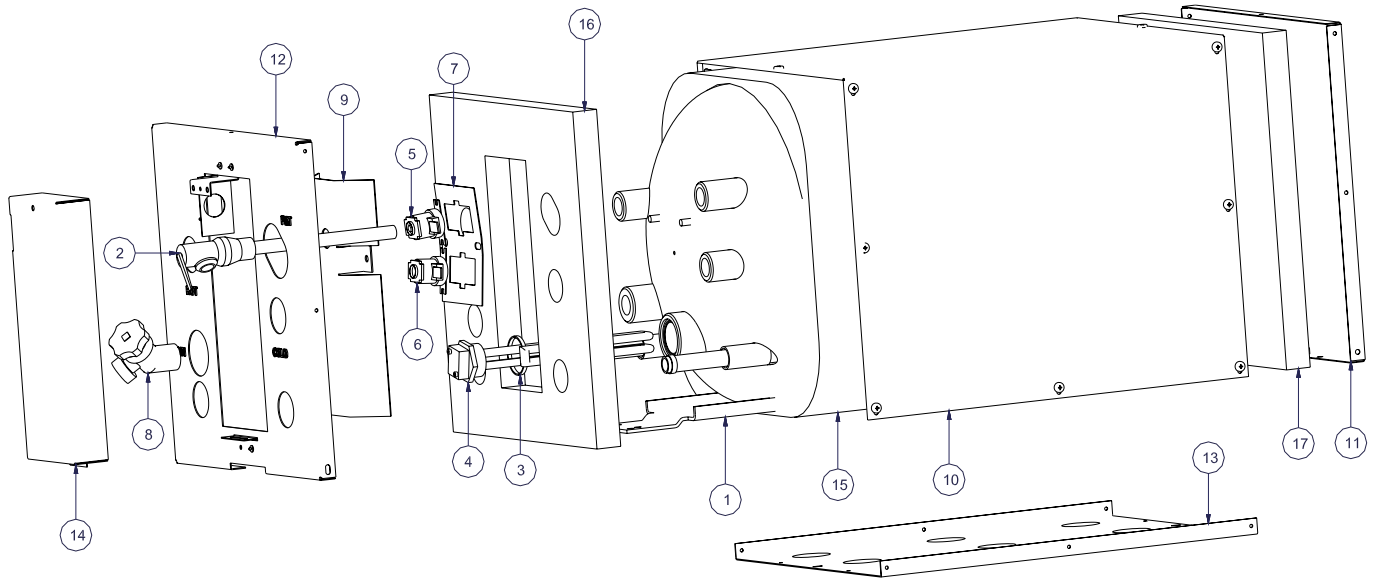

PARTS LIST MODELS
S600, S650, S700, S750, F600, F650, F700, F750
S1100, S1150, S1200, S1250, F1100, F1150, F1200, F1250

EXPLODED VIEW