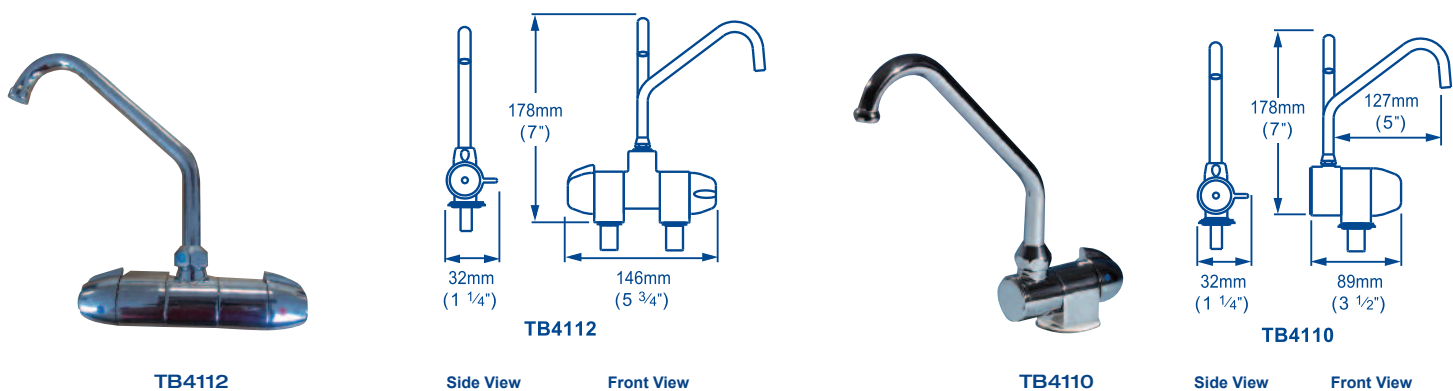

FT1160

Telescopic Faucet
1 Year Warranty

FT1160

FT1276

Tuckaway Faucet
1 Year Warranty

FT1276

Metal Faucet Range

Compact Range

Make the most of your space on board with these slim-line faucets

Hose Connections 3/8" BSP threaded connections
To connect to 3/8" use WX1538B

Tips To maintain polished chrome finish, simply wash down with clean soapy water only, as abrasive cleaning agents may cause damage

i Product Information

Choose the model to suit your installation...	Galley Cold Only	Pull Out Galley	Washdown bib/spigot	Wet bar		Bait station
				cold	mixer	
Description						
Tuckaway and Telescopic Faucet Range						
FT1276 Tuckaway Faucet angled with on/off control						
FT1160 Telescopic Faucet with on / off control						
FT1152 Telescopic control (outlet only)						
Compact Faucet Range						
TB4110 Compact Range - Single faucet cold only with valve (chrome)						
TB4112 Compact Range - Mixer Faucet						
TT4180B Compact Range - Pull Out galley mixer (chrome)						
TB4172 Compact range - washdown bib / spigot						

Compact TB range - comes with 1/2" threaded connections (connection to 15mm Whale Quick Connect Plumbing = use WX1532 adaptor 1/2" BSP)
Tuckaway / Telescopic FT Models - 1/2" / 13mm connections - suitable only for non-pressurized systems
NOTE: These specifications are retail items only. For details of our bulk pack range for boat builders and wholesalers - contact Whale Support