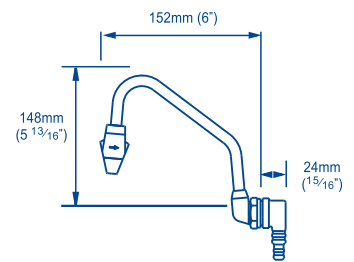

Metal Faucet Range

High quality polished chromed brass faucet range - 2 ranges

- **Compact Range**

Make the most of your space on board with these slim-line faucets

- **Telescopic Range - Ideal for tight spaces**

Telescopic Range Ideal for Tight Spaces

(not suitable for pressurized systems)

Tips

To maintain polished chrome finish, simply wash down with clean soapy water only, as abrasive cleaning agents may cause damage

FT1276