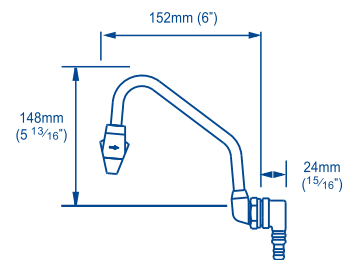

Metal Faucet Range

High quality polished chromed brass faucet range - 2 ranges

- **Compact Range**

Make the most of your space on board with these slim-line faucets

- **Telescopic Range - Ideal for tight spaces**

Telescopic Range Ideal for Tight Spaces

(not suitable for pressurized systems)

Tips

To maintain polished chrome finish, simply wash down with clean soapy water only, as abrasive cleaning agents may cause damage

FT1276