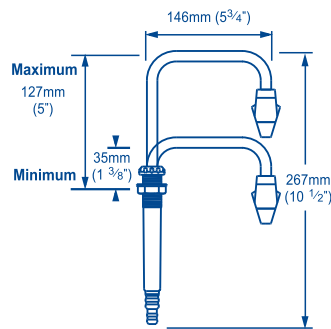

Metal Faucet Range

High quality polished chromed brass faucet range - 2 ranges

- **Compact Range**

Make the most of your space on board with these slim-line faucets

- **Telescopic Range - Ideal for tight spaces**

Telescopic Range Ideal for Tight Spaces

(not suitable for pressurized systems)

Tips

To maintain polished chrome finish, simply wash down with clean soapy water only, as abrasive cleaning agents may cause damage

FT1160