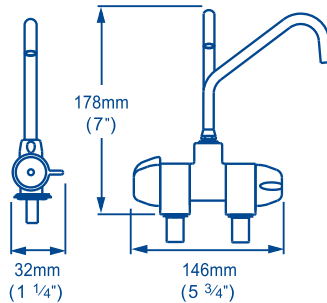

Make the most of your space on board with these slim-line faucets

Hose Connections

$\frac{3}{8}$ " BSP threaded connections
To connect to $\frac{3}{8}$ " use WX1538B

Tips

To maintain polished chrome finish, simply wash down with clean soapy water only, as abrasive cleaning agents may cause damage

TB4112

TB4112

Side View

Front View

TB4110

TB4110

Side View

Front View

Product Information

Choose the model to suit your installation...	Galley Cold Only	Pull Out Galley	Washdown bib/spigot	Wet bar		Bait station
				cold	mixer	
Description						
Tuckaway and Telescopic Faucet Range						
FT1276 Tuckaway Faucet angled with on/off control						
FT1160 Telescopic Faucet with on / off control						
FT1152 Telescopic control (outlet only)						
Compact Faucet Range						
TB4110 Compact Range - Single faucet cold only with valve (chrome)						
TB4112 Compact Range - Mixer Faucet						
TT4180B Compact Range - Pull Out galley mixer (chrome)						
TB4172 Compact range - washdown bib / spigot						