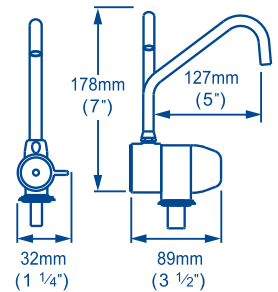

Make the most of your space on board with these slim-line faucets

Hose Connections

$\frac{3}{8}$ " BSP threaded connections
To connect to $\frac{3}{8}$ " use WX1538B

Tips

To maintain polished chrome finish, simply wash down with clean soapy water only, as abrasive cleaning agents may cause damage

TB4112

TB4112

Side View

Front View

TB4110

TB4110

Side View

Front View

Product Information

Choose the model to suit your installation...	Galley Cold Only	Pull Out Galley	Washdown bib/spigot	Wet bar		Bait station
				cold	mixer	
Description						
Tuckaway and Telescopic Faucet Range						
FT1276 Tuckaway Faucet angled with on/off control						
FT1160 Telescopic Faucet with on / off control						
FT1152 Telescopic control (outlet only)						
Compact Faucet Range						
TB4110 Compact Range - Single faucet cold only with valve (chrome)						
TB4112 Compact Range - Mixer Faucet						
TT4180B Compact Range - Pull Out galley mixer (chrome)						
TB4172 Compact range - washdown bib / spigot						

Compact TB range - comes with $\frac{1}{2}$ " threaded connections (connection to 15mm Whale Quick Connect Plumbing = use WX1532 adaptor $\frac{1}{2}$ " BSP)

Tuckaway / Telescopic FT Models - $\frac{1}{2}$ " / 13mm connections - suitable only for non-pressurized systems