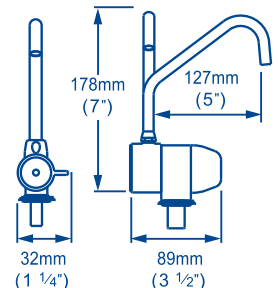

## Compact Range

Make the most of your space on board with these slim-line faucets

**Hose Connections**

$\frac{3}{8}$ " BSP threaded connections  
To connect to  $\frac{3}{8}$ " use WX1538B

**Tips**

To maintain polished chrome finish, simply wash down with clean soapy water only, as abrasive cleaning agents may cause damage

TB4112

Side View Front View

TB4112

TB4110

Side View Front View

TB4110

**Product Information**

Choose the model to suit your installation...	Galley Cold Only	Pull Out Galley	Washdown bib/spigot	Wet bar		Bait station
				cold	mixer	
<b>Description</b>						
<b>Tuckaway and Telescopic Faucet Range</b>						
FT1276 Tuckaway Faucet angled with on/off control						
FT1160 Telescopic Faucet with on / off control						
FT1152 Telescopic control (outlet only)						
<b>Compact Faucet Range</b>						
TB4110 Compact Range - Single faucet cold only with valve (chrome)						
TB4112 Compact Range - Mixer Faucet						
TT4180B Compact Range - Pull Out galley mixer (chrome)						
TB4172 Compact range - washdown bib / spigot						

Compact TB range - comes with  $\frac{1}{2}$ " threaded connections ( connection to 15mm Whale Quick Connect Plumbing = use WX1532 adaptor  $\frac{1}{2}$ " BSP)

Tuckaway / Telescopic FT Models -  $\frac{1}{2}$ " / 13mm connections - suitable only for non-pressurized systems