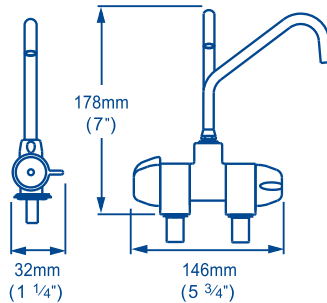

## Compact Range

Make the most of your space on board with these slim-line faucets

**Hose Connections**

$\frac{3}{8}$ " BSP threaded connections  
To connect to  $\frac{3}{8}$ " use WX1538B

**Tips**

To maintain polished chrome finish, simply wash down with clean soapy water only, as abrasive cleaning agents may cause damage

TB4112

Side View Front View

TB4112

TB4110

Side View Front View

TB4110

**Product Information**

Choose the model to suit your installation...	Galley Cold Only	Pull Out Galley	Washdown bib/spigot	Wet bar		Bait station
				cold	mixer	
<b>Description</b>						
<b>Tuckaway and Telescopic Faucet Range</b>						
FT1276 Tuckaway Faucet angled with on/off control						
FT1160 Telescopic Faucet with on / off control						
FT1152 Telescopic control (outlet only)						
<b>Compact Faucet Range</b>						
TB4110 Compact Range - Single faucet cold only with valve (chrome)						
TB4112 Compact Range - Mixer Faucet						
TT4180B Compact Range - Pull Out galley mixer (chrome)						
TB4172 Compact range - washdown bib / spigot						

Compact TB range - comes with  $\frac{1}{2}$ " threaded connections ( connection to 15mm Whale Quick Connect Plumbing = use WX1532 adaptor  $\frac{1}{2}$ " BSP)

Tuckaway / Telescopic FT Models -  $\frac{1}{2}$ " / 13mm connections - suitable only for non-pressurized systems