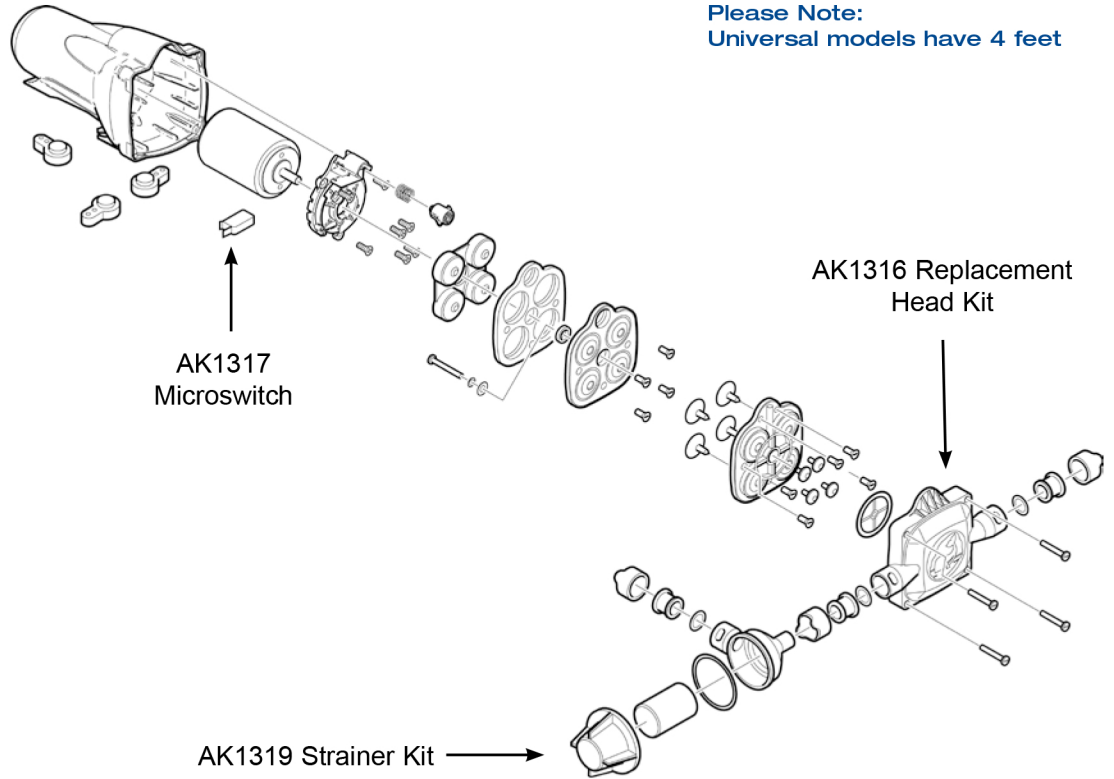

### Universal - Washdown Pressure Pump

FW0814, FW1214, FW1215, FW1225  
UF1815, UF2014, UF2015, UF8015, UF8025 Introduced 2005.

CURRENT MODEL

Please Note:  
Universal models have 4 feet

Note: UF models replaced UP codes. UF models come with Quick Connect 15mm heads. This head can be retrofitted to UP models using Service Kit AK1316.  
The 8ltr and 12ltr Universal Pressure Pump models (UF0812, UF0814, UF1212, UF1214, UF1215, UF1225) have been directly replaced with the Watermaster Pressure Pump Range (FW0814, FW1214, FW1215, FW1225).