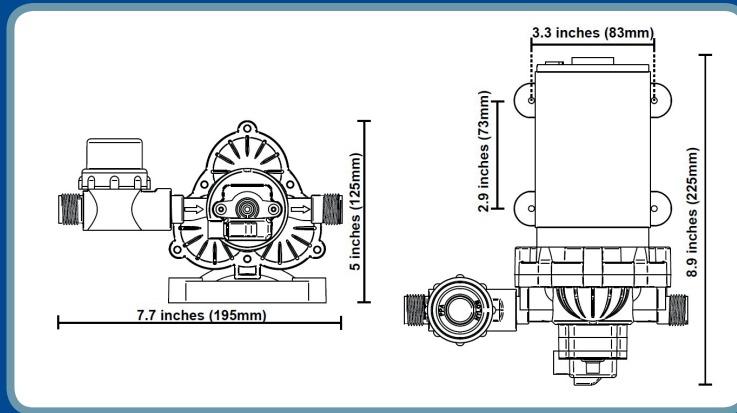

Whale Washdown 3.5
dimensions