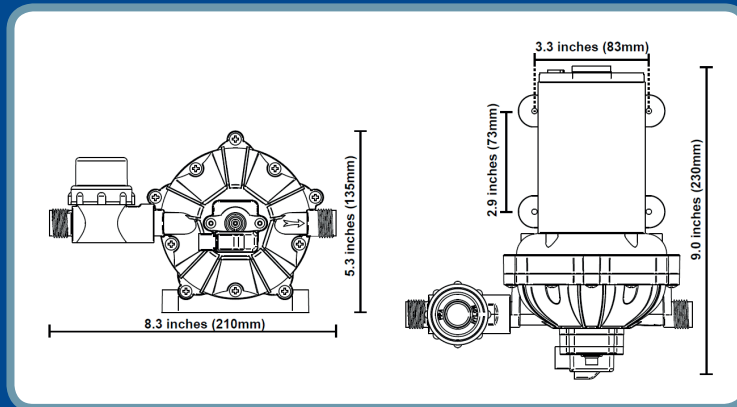

Whale Washdown 4.5
dimensions