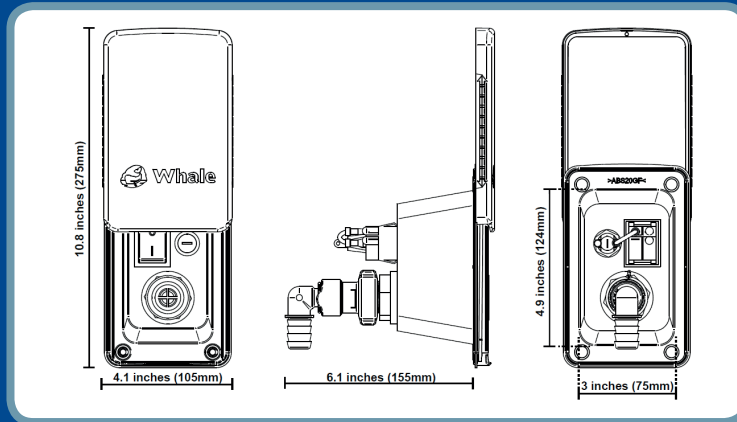

Whale Washdown 4in1
Deck Fitting Elite Kit
dimensions