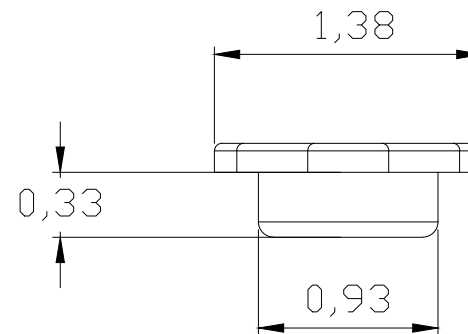

Whitecap			
Units	INCHES	View	
P/N	3051B		20170815

Looking for dependable boat plumbing fittings? Rely on Whitecap for quality and long-lasting products.

Whitecap

Units	INCHES	View	
P/N	3051B-1		20170815