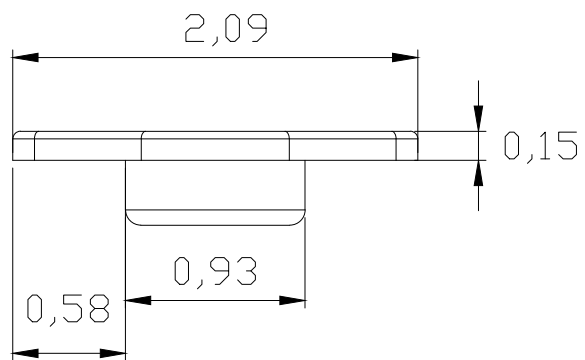

Whitecap			
Units	INCHES	View	
P/N	3051B		20170815

Looking for dependable boat plumbing fittings? Rely on Whitecap for quality and long-lasting products.

Whitecap

Units	INCHES	View	
P/N	3051B-1		20170815