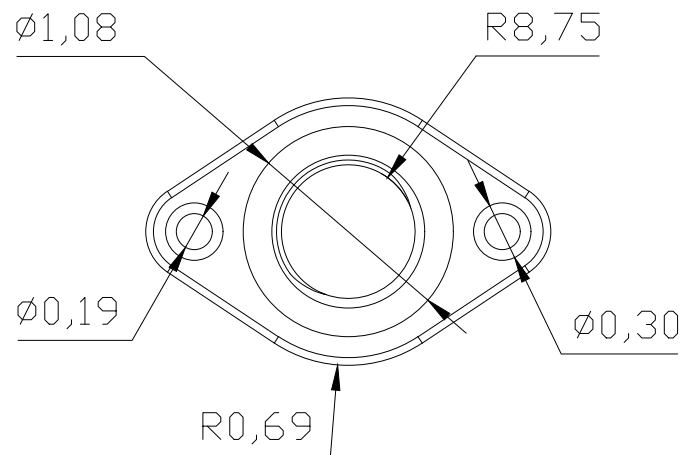

Whitecap			
Units	INCHES	View	
P/N	3051B		20170815

Looking for dependable boat plumbing fittings? Rely on Whitecap for quality and long-lasting products.

Whitecap

Units	INCHES	View	
P/N	3051B-1		20170815