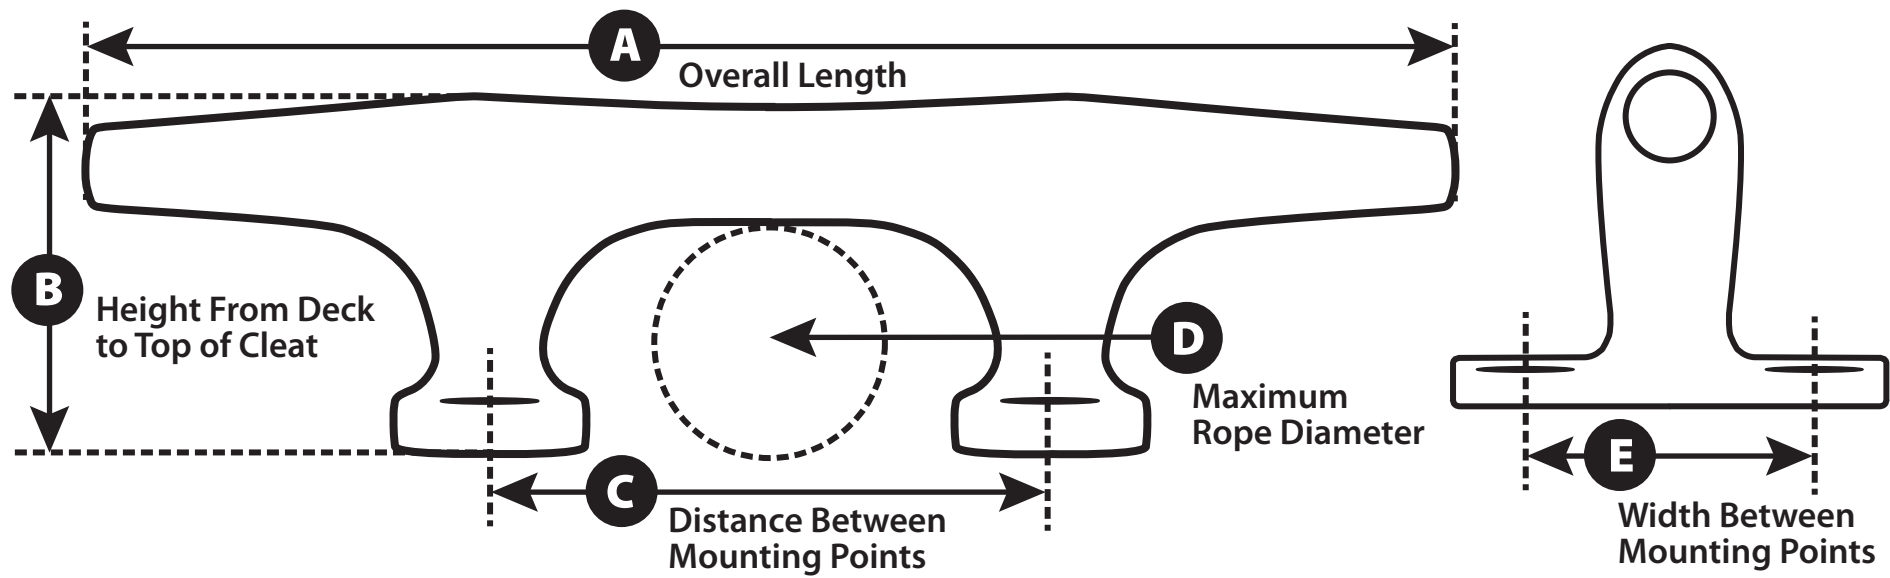

Whitecap

Units	INCHES	View	
P/N	6009		

Looking for dependable anchors and docking? Rely on Whitecap for quality and long-lasting products.