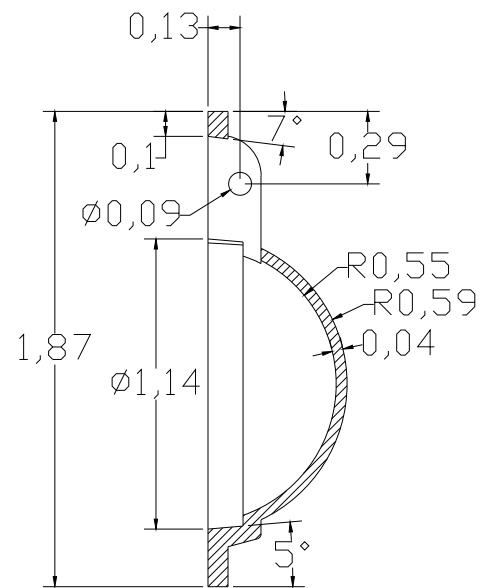

| | | | |
|----------|-----------|------|----------|
| Whitecap | | | |
| Units | INCHES | View | |
| P/N | S-3360B-B | | 20170830 |

Whitecap

| | | | |
|-------|-----------|------|----------|
| Units | INCHES | View | |
| P/N | S-3360B-A | | 20170830 |