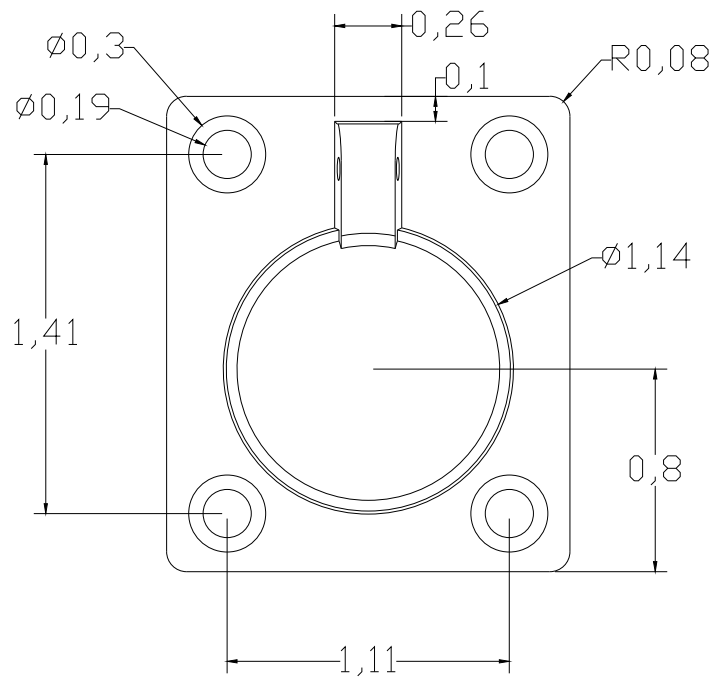

| | | | |
|----------|-----------|------|----------|
| Whitecap | | | |
| Units | INCHES | View | |
| P/N | S-3360B-B | | 20170830 |

Whitecap

| | | | |
|-------|-----------|------|----------|
| Units | INCHES | View | |
| P/N | S-3360B-A | | 20170830 |