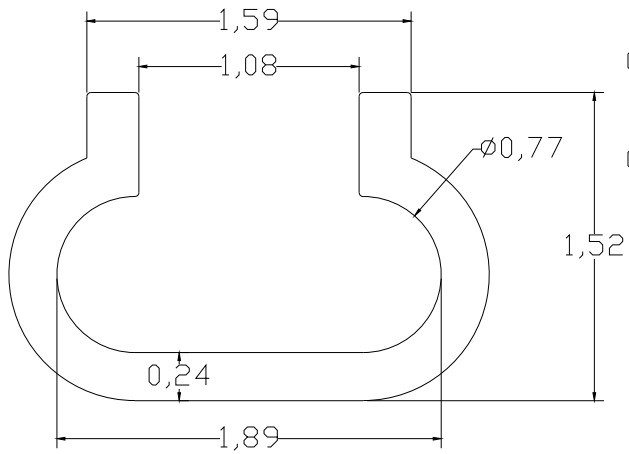

Whitecap

Units	INCHES	View	
P/N	S-3364-A		20170820

**Looking for dependable boat cabin and galley? Rely on Whitecap for quality and long-lasting products.**

Whitecap

Units	INCHES	View	
P/N	S-3364-B		20170820