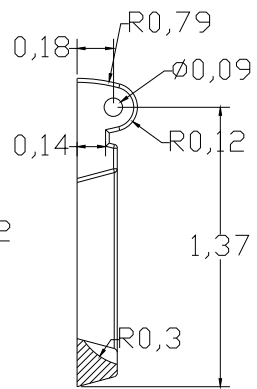

Whitecap

Units	INCHES	View	
P/N	S-3364-A		20170820

**Looking for dependable boat cabin and galley? Rely on Whitecap for quality and long-lasting products.**

Whitecap

Units	INCHES	View	
P/N	S-3364-B		20170820