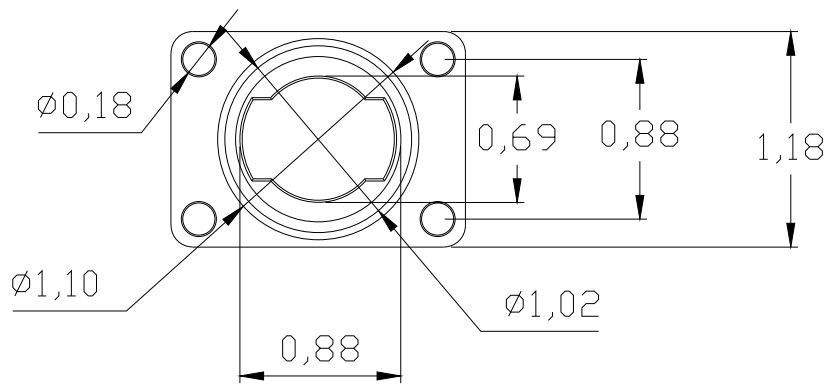

Whitecap

Units	INCHES	View	
P/N	S-4053		20170731

Looking for dependable boat cabin and galley? Rely on Whitecap for quality and long-lasting products.

Whitecap

Units	INCHES	View	
P/N	S-4053-1		20170731