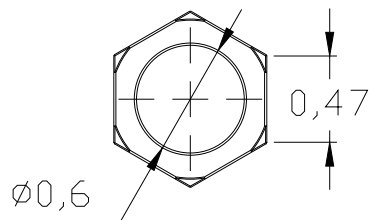

Whitecap

Units	INCHES	View	
P/N	S-4053		20170731

Looking for dependable boat cabin and galley? Rely on Whitecap for quality and long-lasting products.

Whitecap

Units	INCHES	View	
P/N	S-4053-1		20170731