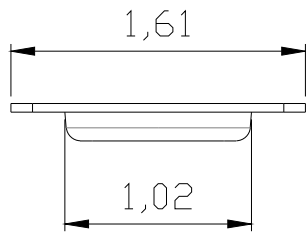

Whitecap

Units	INCHES	View	
P/N	S-4053		20170731

Looking for dependable boat cabin and galley? Rely on Whitecap for quality and long-lasting products.

Whitecap

Units	INCHES	View	
P/N	S-4053-1		20170731