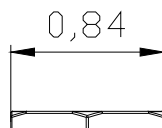

Whitecap

Units	INCHES	View	
P/N	S-4053		20170731

Looking for dependable boat cabin and galley? Rely on Whitecap for quality and long-lasting products.

Whitecap

Units	INCHES	View	
P/N	S-4053-1		20170731