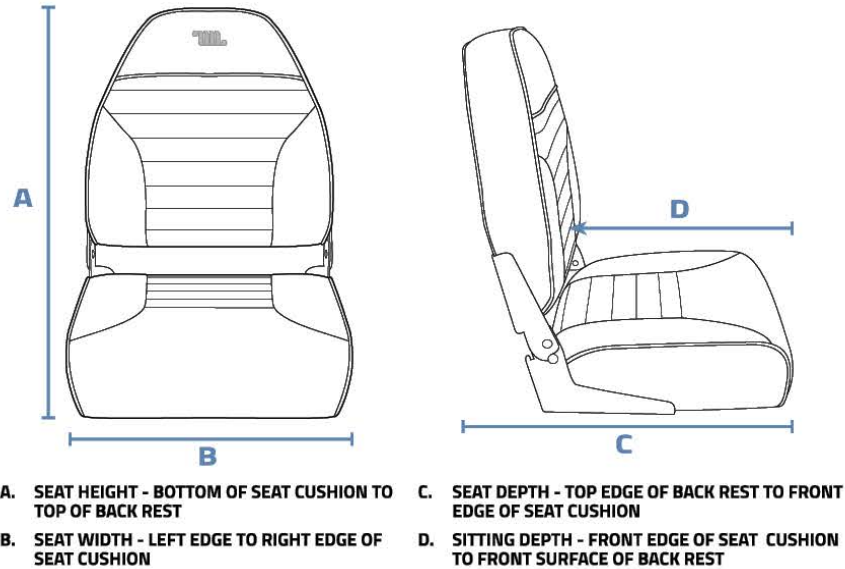

WISE

MEASUREMENT GUIDE

FEATURES

- High Impact, Injection Molded Plastic Seat Substrate Fitted w/ Stainless Steel T-Nuts
- Compression Foam Padding
- Mildew Resistant & UV Treated Marine Grade Vinyl Covering
- Mounts on Any Pedestal or Flat Surface with a 5 1/4" Hole Pattern
- Includes Stainless Steel Mounting Screws
- **5 Year Warranty on Frames**
- **3 Year Warranty on Upholstery**