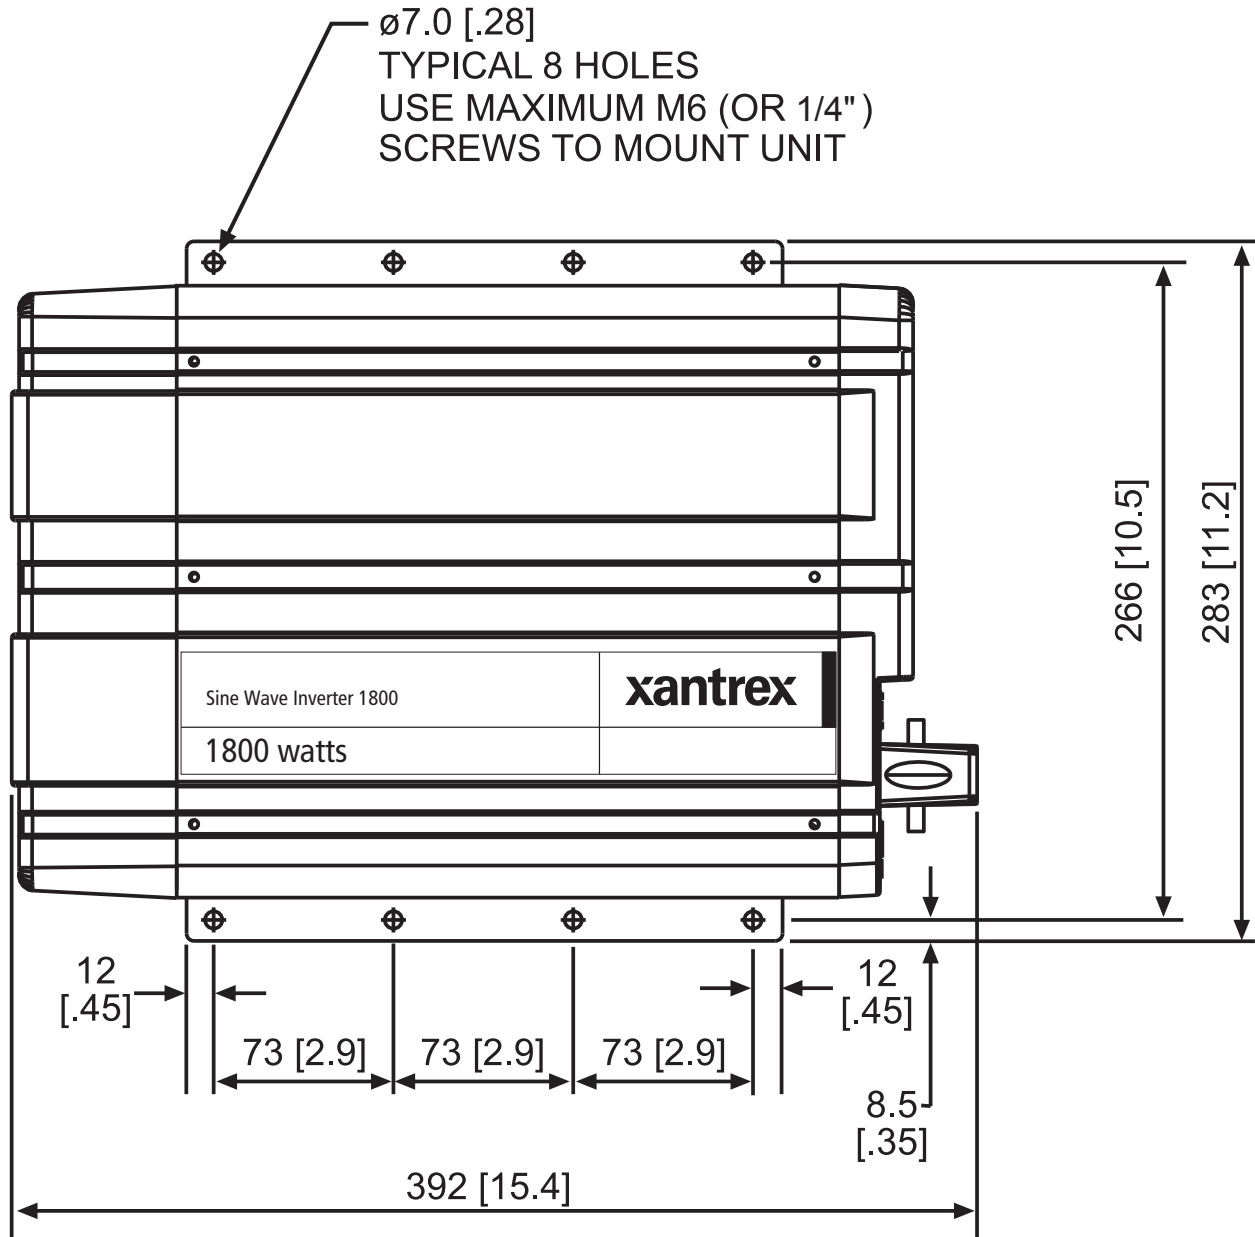

Prosine™ 1000/1800 Mounting Instructions

General Notes:

Dimensions in: mm [in.]

Overall height of unit = 115mm [4.5"]

Minimum clearance on all sides = 127mm [5.0"] - See manual for details