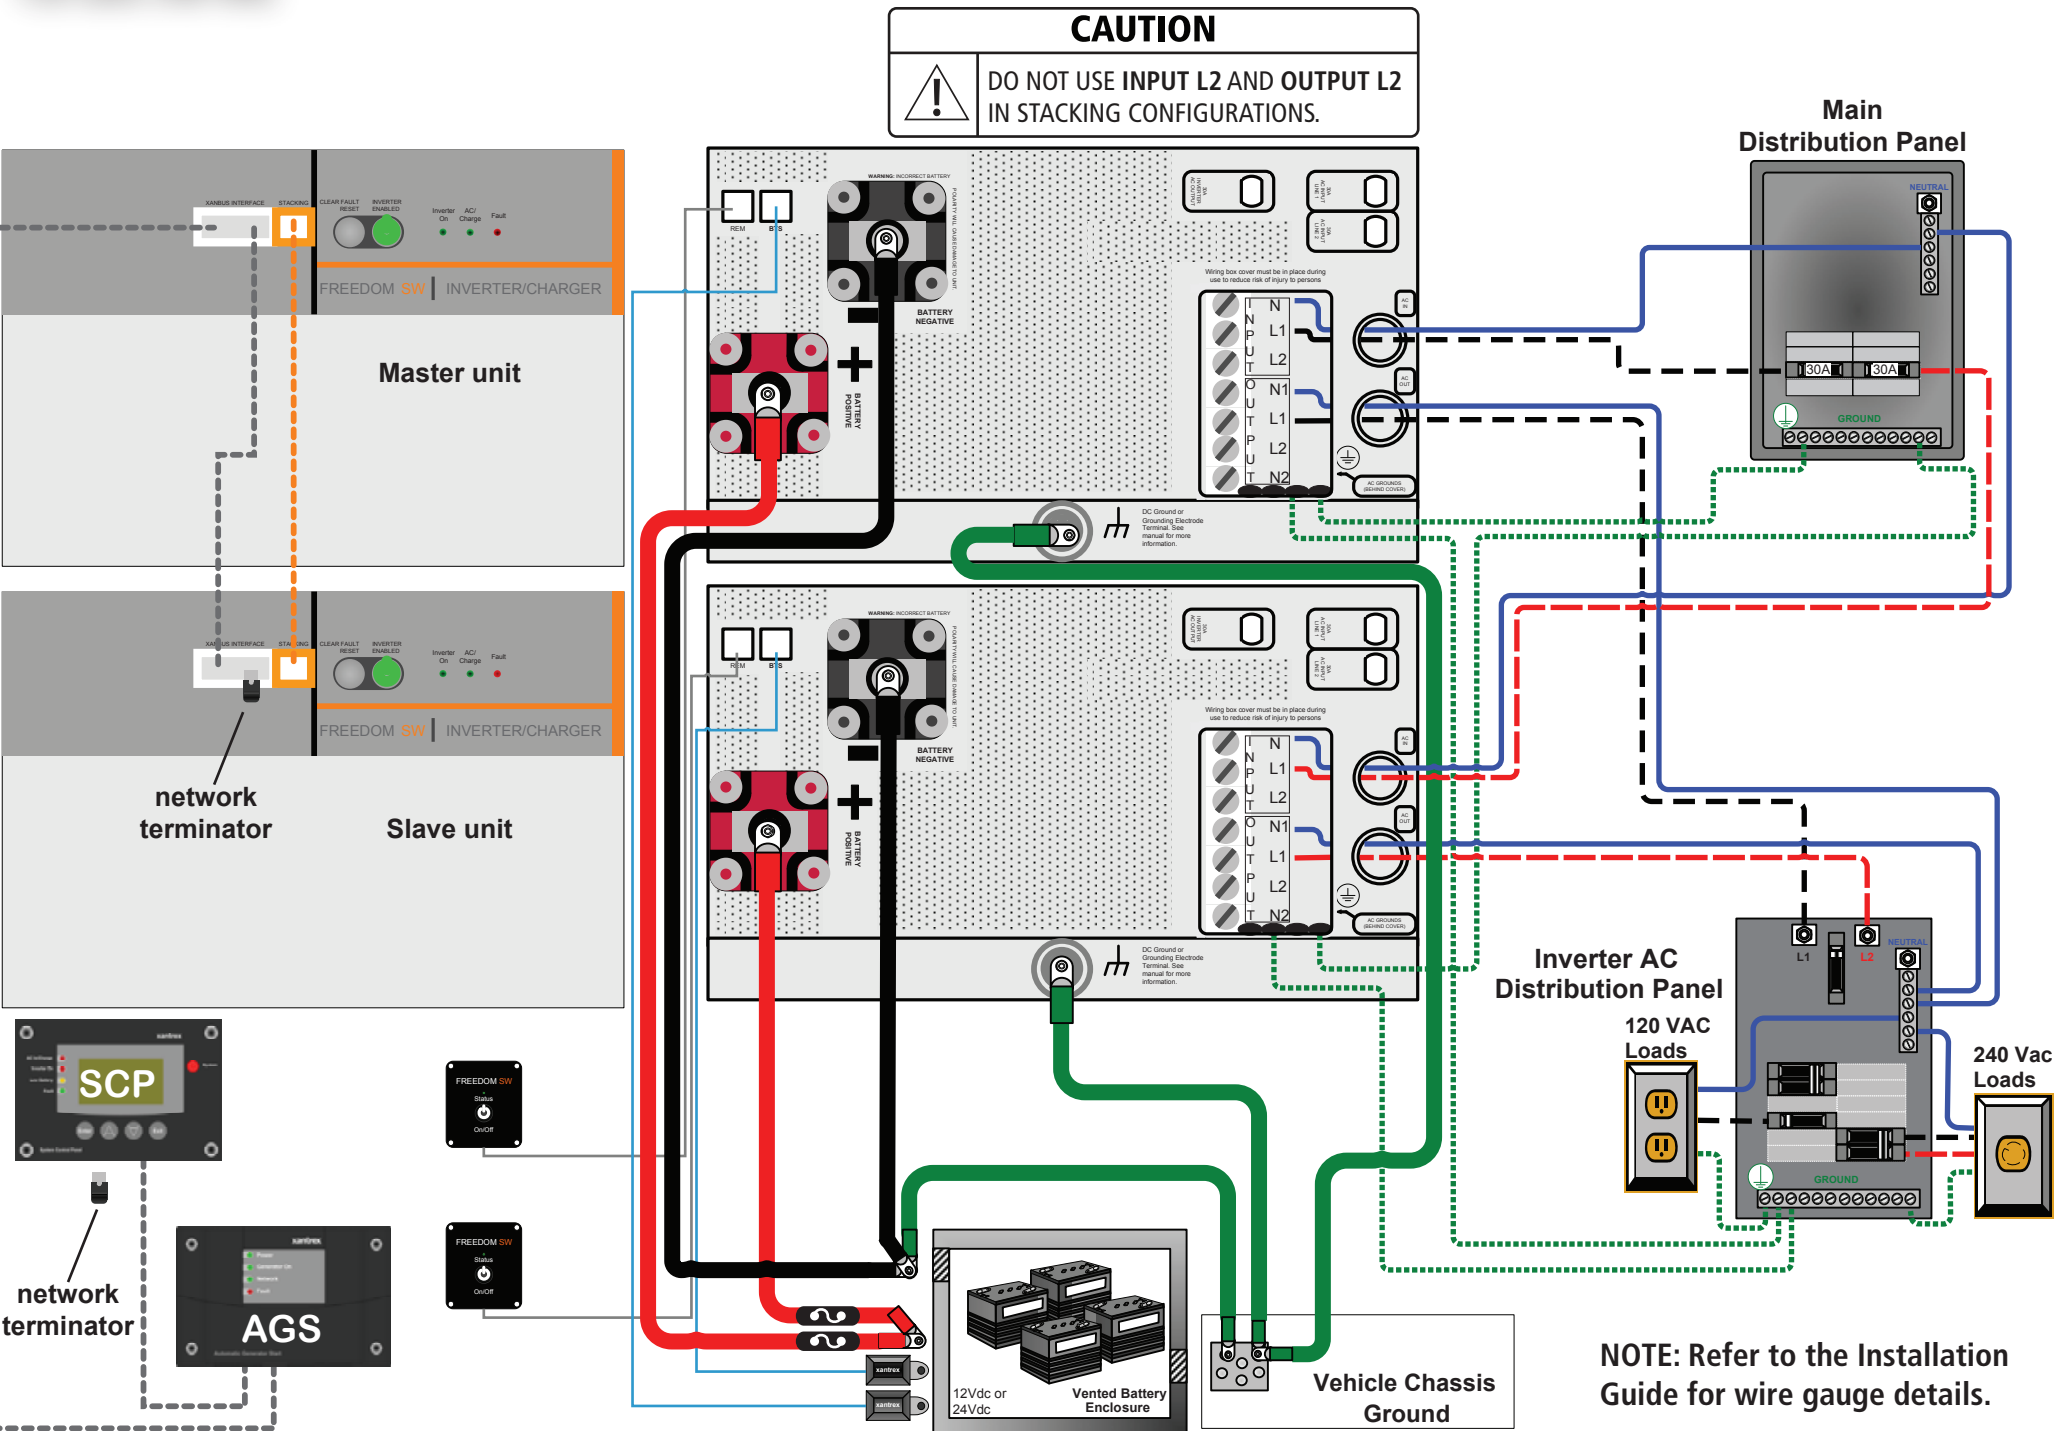

Freedom SW Inverter/Charger Parallel Stacking Configuration

120 VAC only

NOTE: Refer to the Installation Guide for wire gauge details.

Freedom SW Inverter/Charger Series Stacking Configuration

120 and 240 VAC

NOTE: Refer to the Installation Guide for wire gauge details.