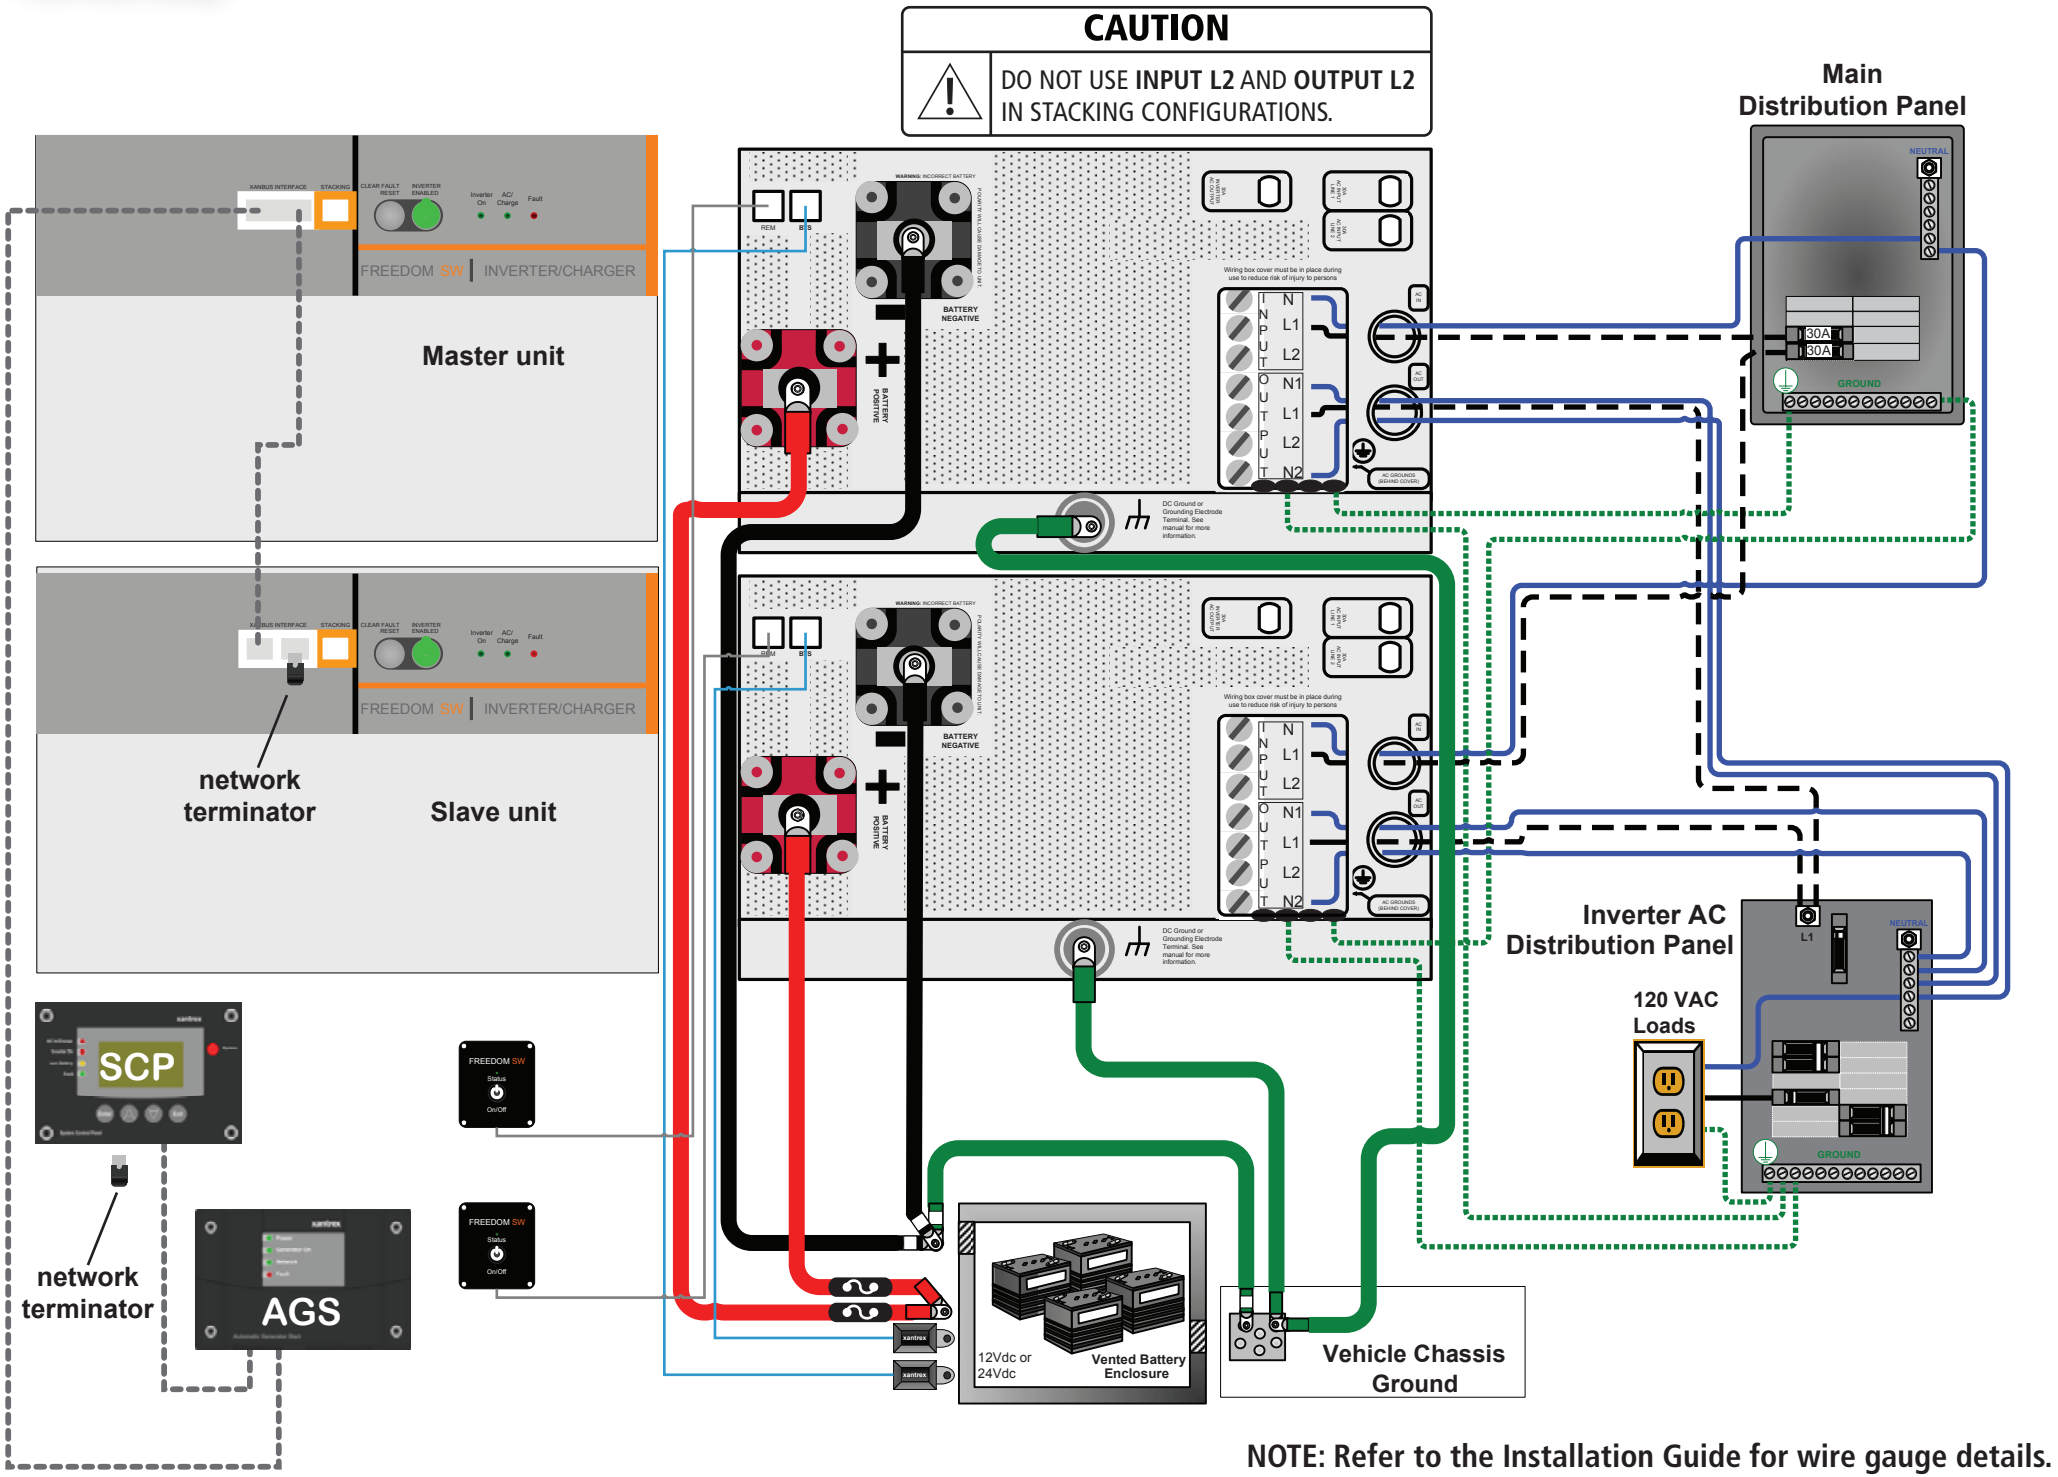

Freedom SW Inverter/Charger Parallel Stacking Configuration

120 VAC only

NOTE: Refer to the Installation Guide for wire gauge details.

Freedom SW Inverter/Charger Series Stacking Configuration

120 and 240 VAC

NOTE: Refer to the Installation Guide for wire gauge details.